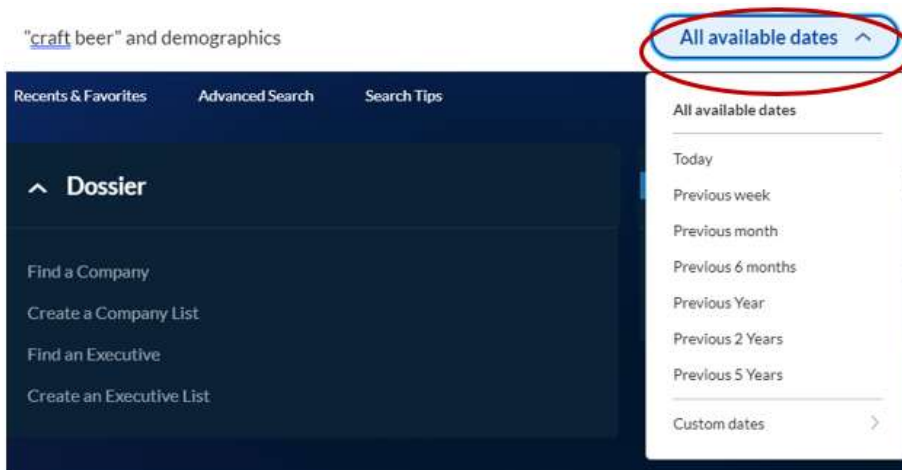

Optional: Change **All Available Dates** to limit your results by date.