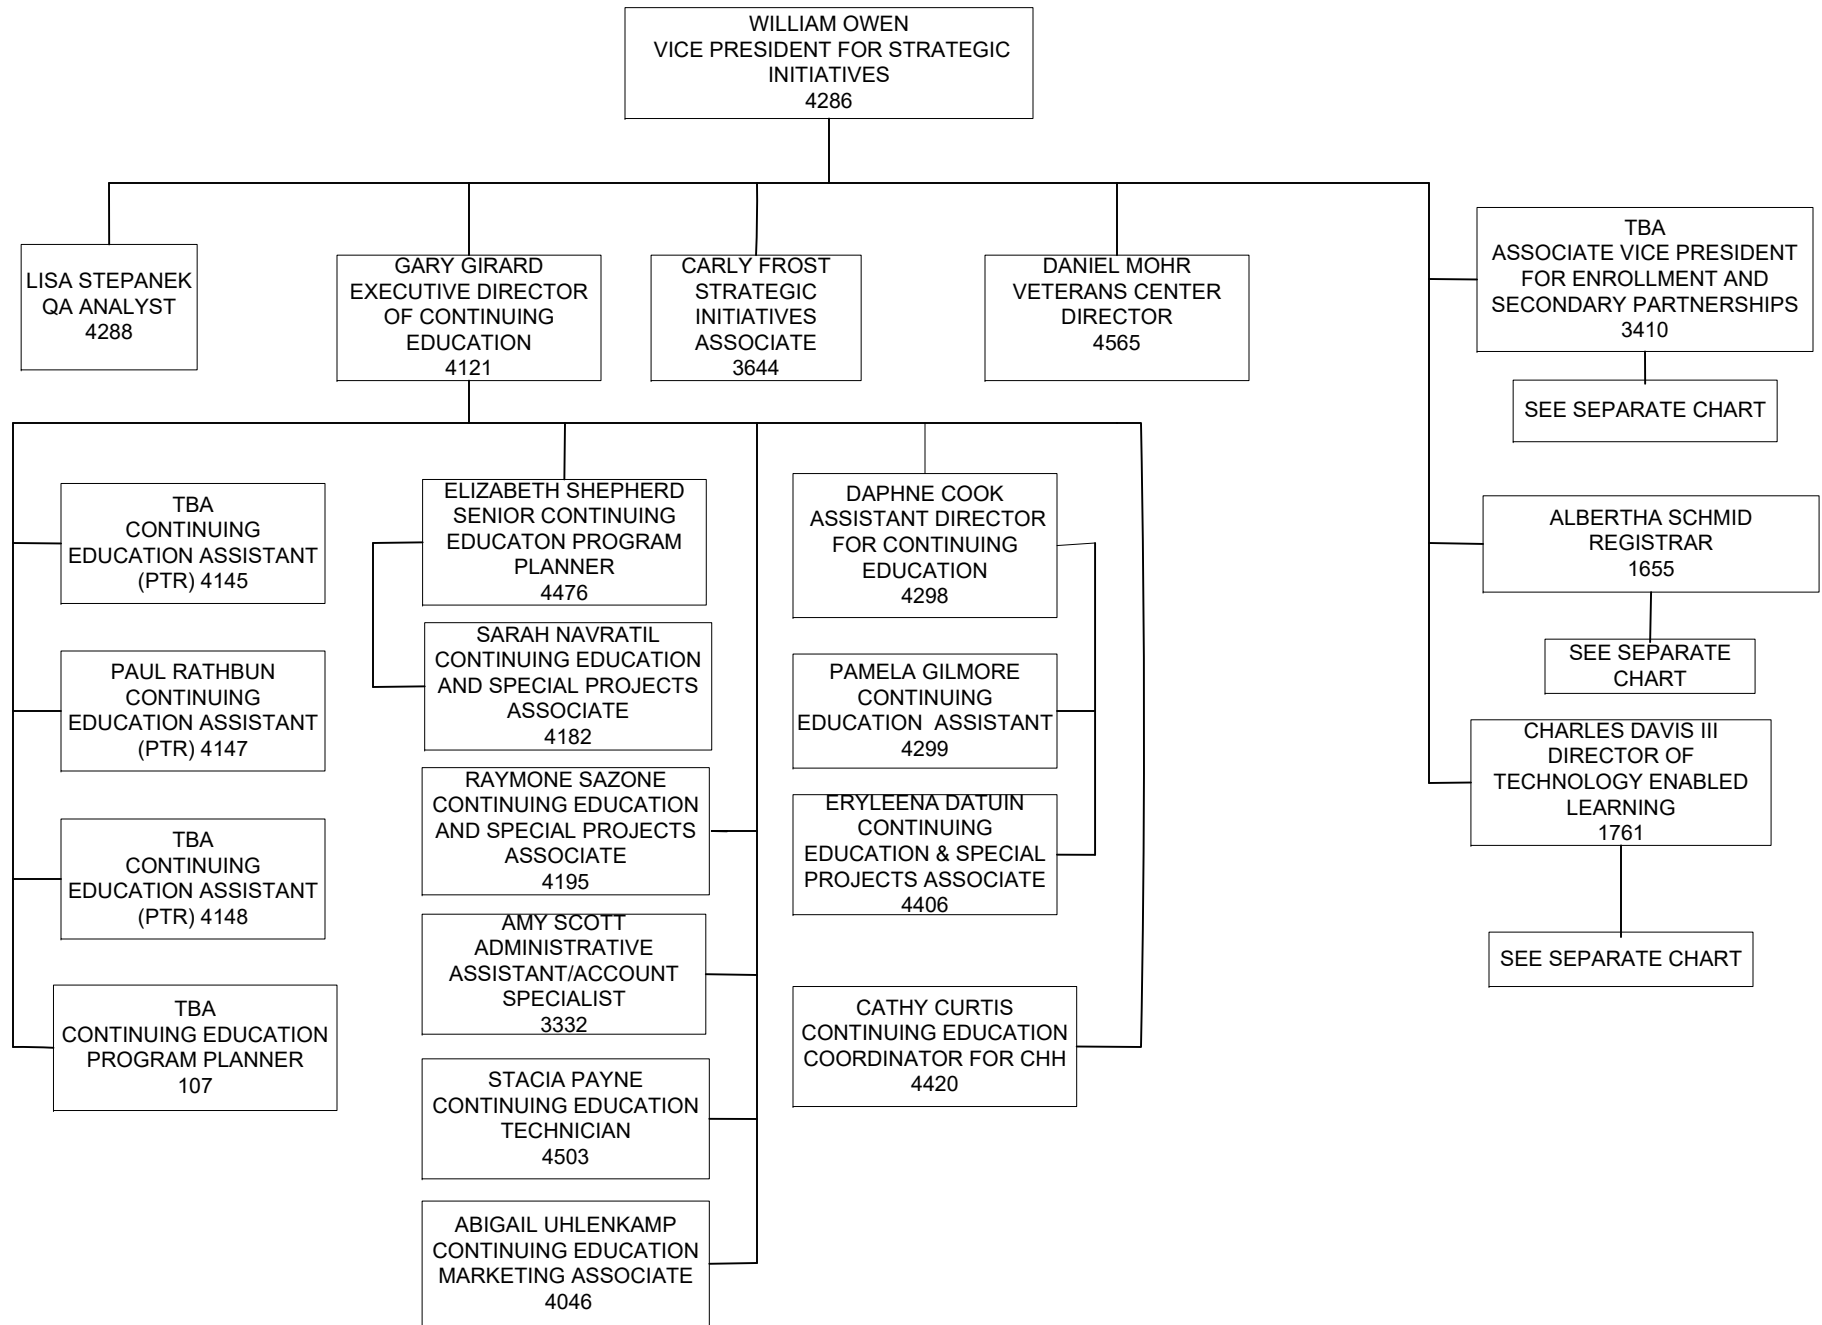

MATHEMATICS

AMY RECKER
EXECUTIVE DIRECTOR OF
THE MCC FOUNDATION
1735

SUE RAFTERY
INTERIM ASSOCIATE VICE PRESIDENT
FOR WORKFORCE AND IT
INNOVATION
4709