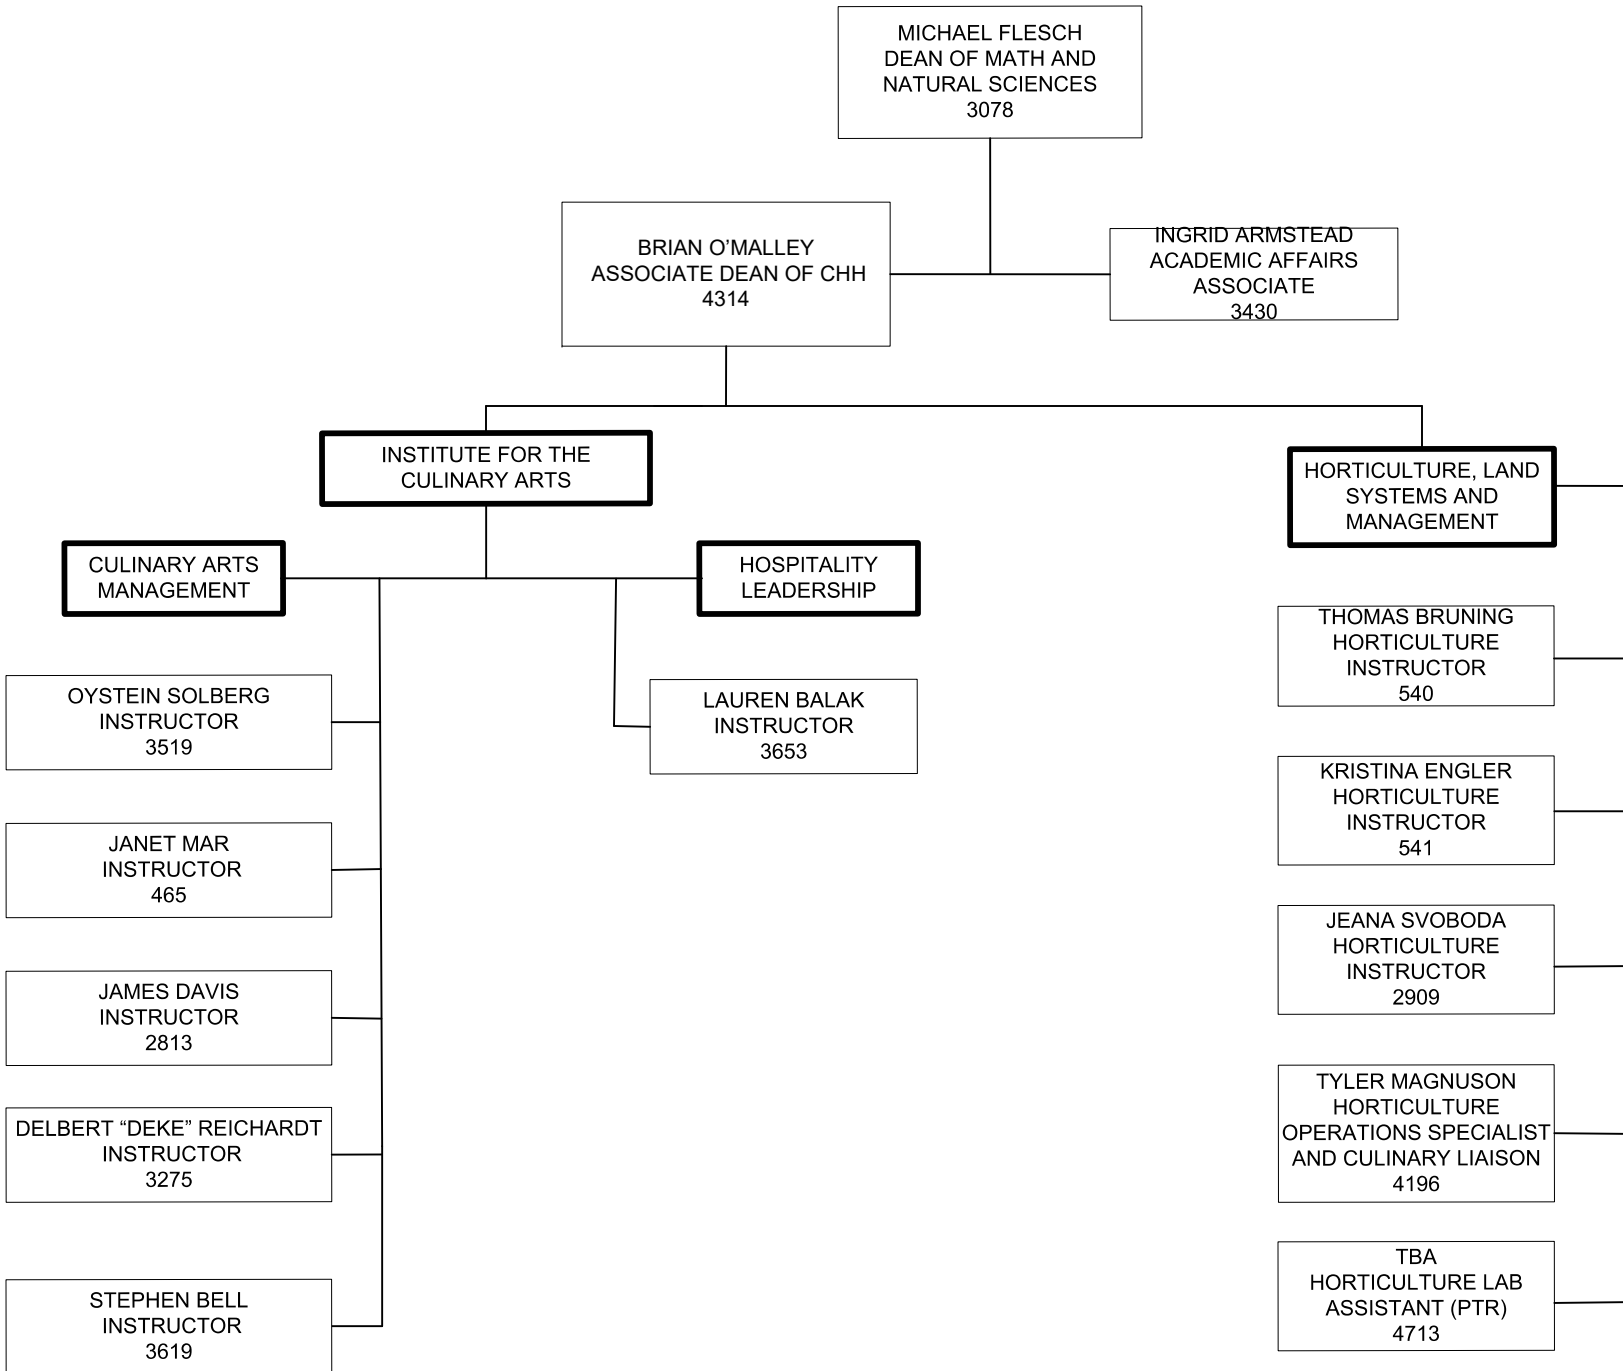

MATHEMATICS

AMY RECKER
EXECUTIVE DIRECTOR OF
THE MCC FOUNDATION
1735

SUE RAFTERY
INTERIM ASSOCIATE VICE PRESIDENT
FOR WORKFORCE AND IT
INNOVATION
4709