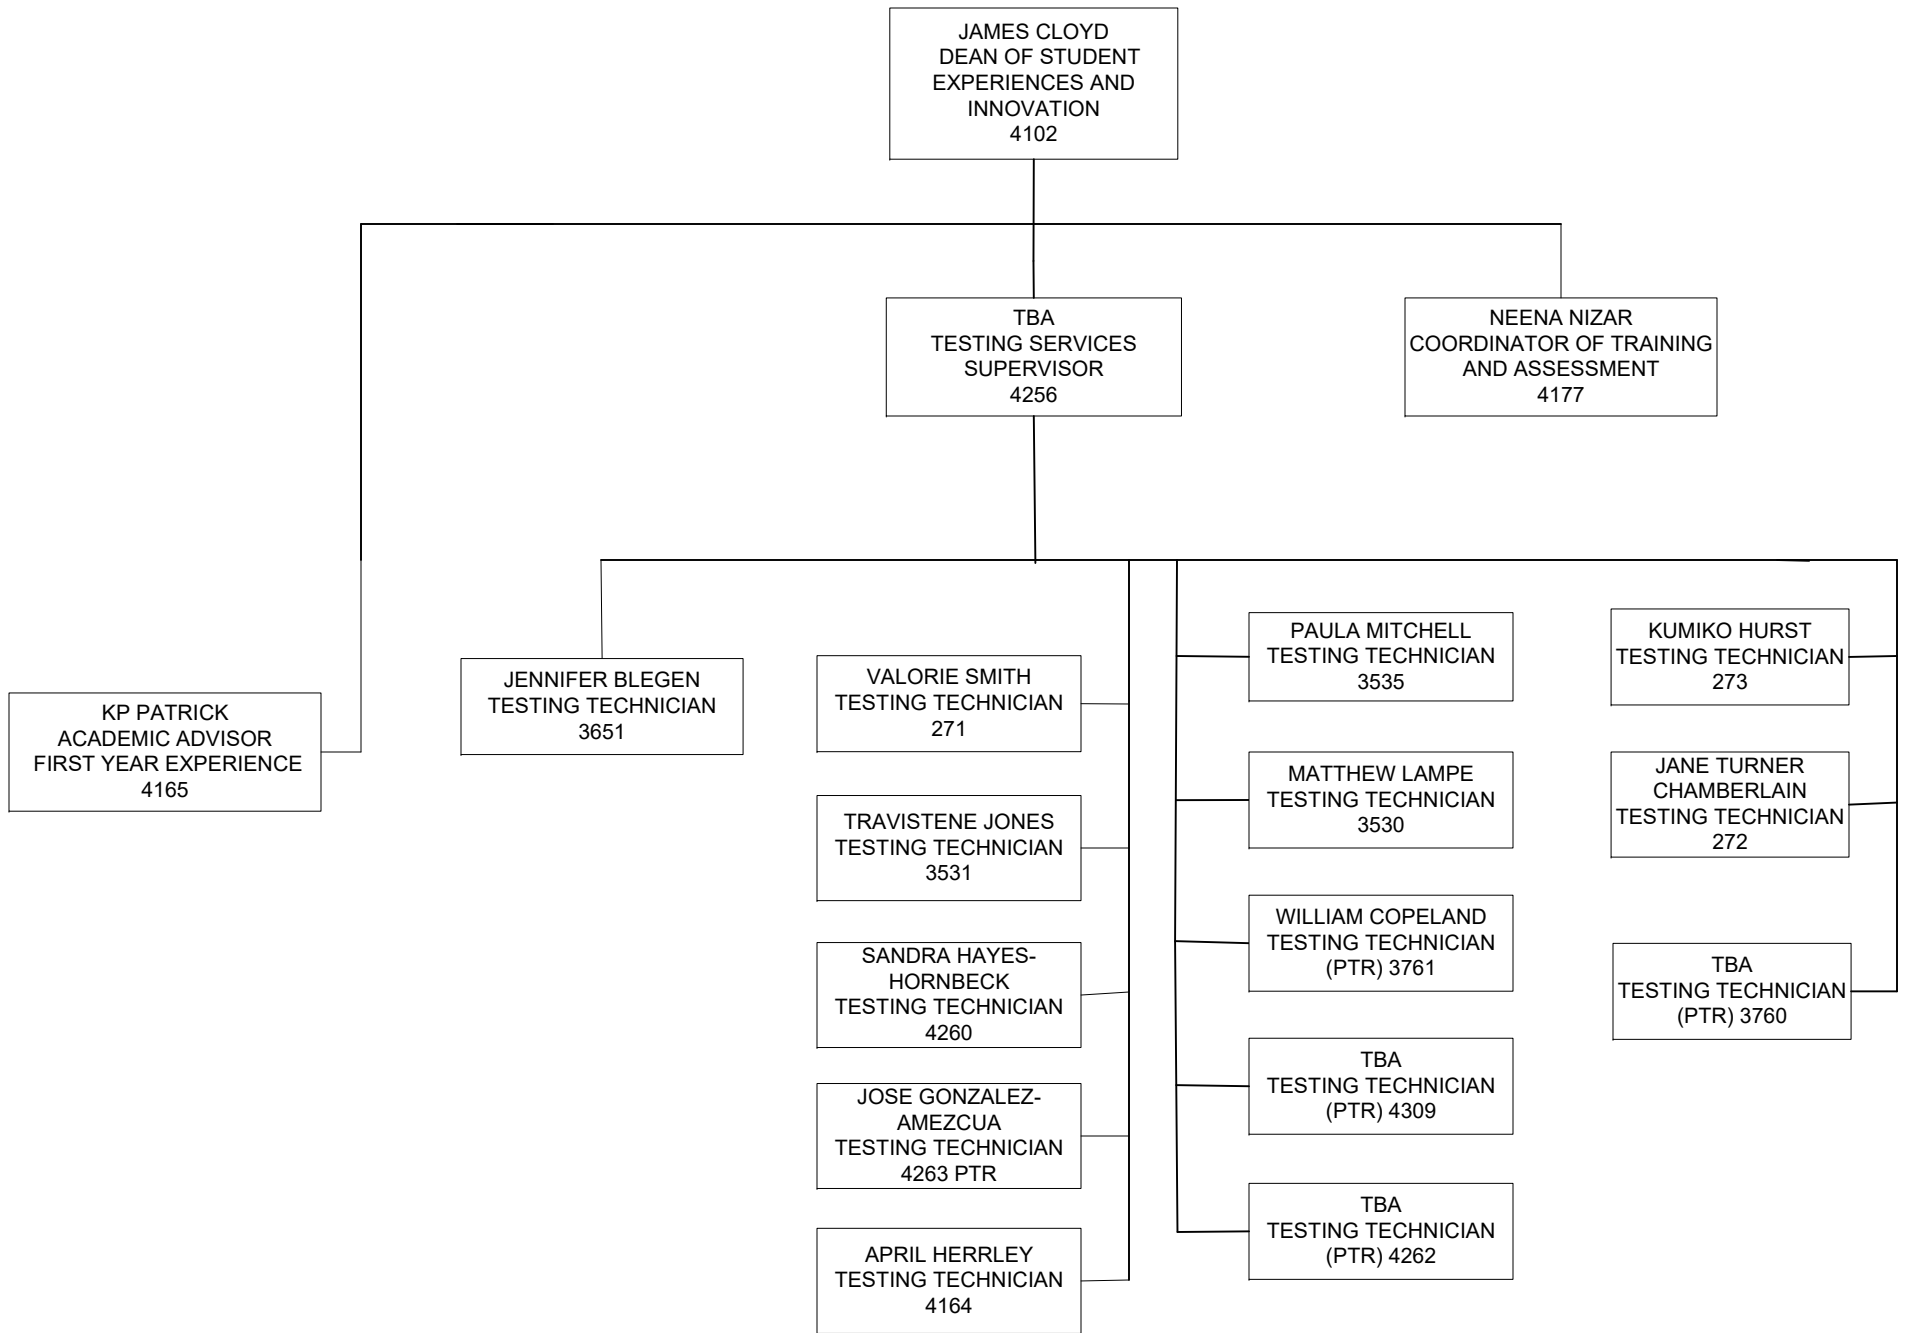

MATHEMATICS

AMY RECKER
EXECUTIVE DIRECTOR OF
THE MCC FOUNDATION
1735

SUE RAFTERY
INTERIM ASSOCIATE VICE PRESIDENT
FOR WORKFORCE AND IT
INNOVATION
4709