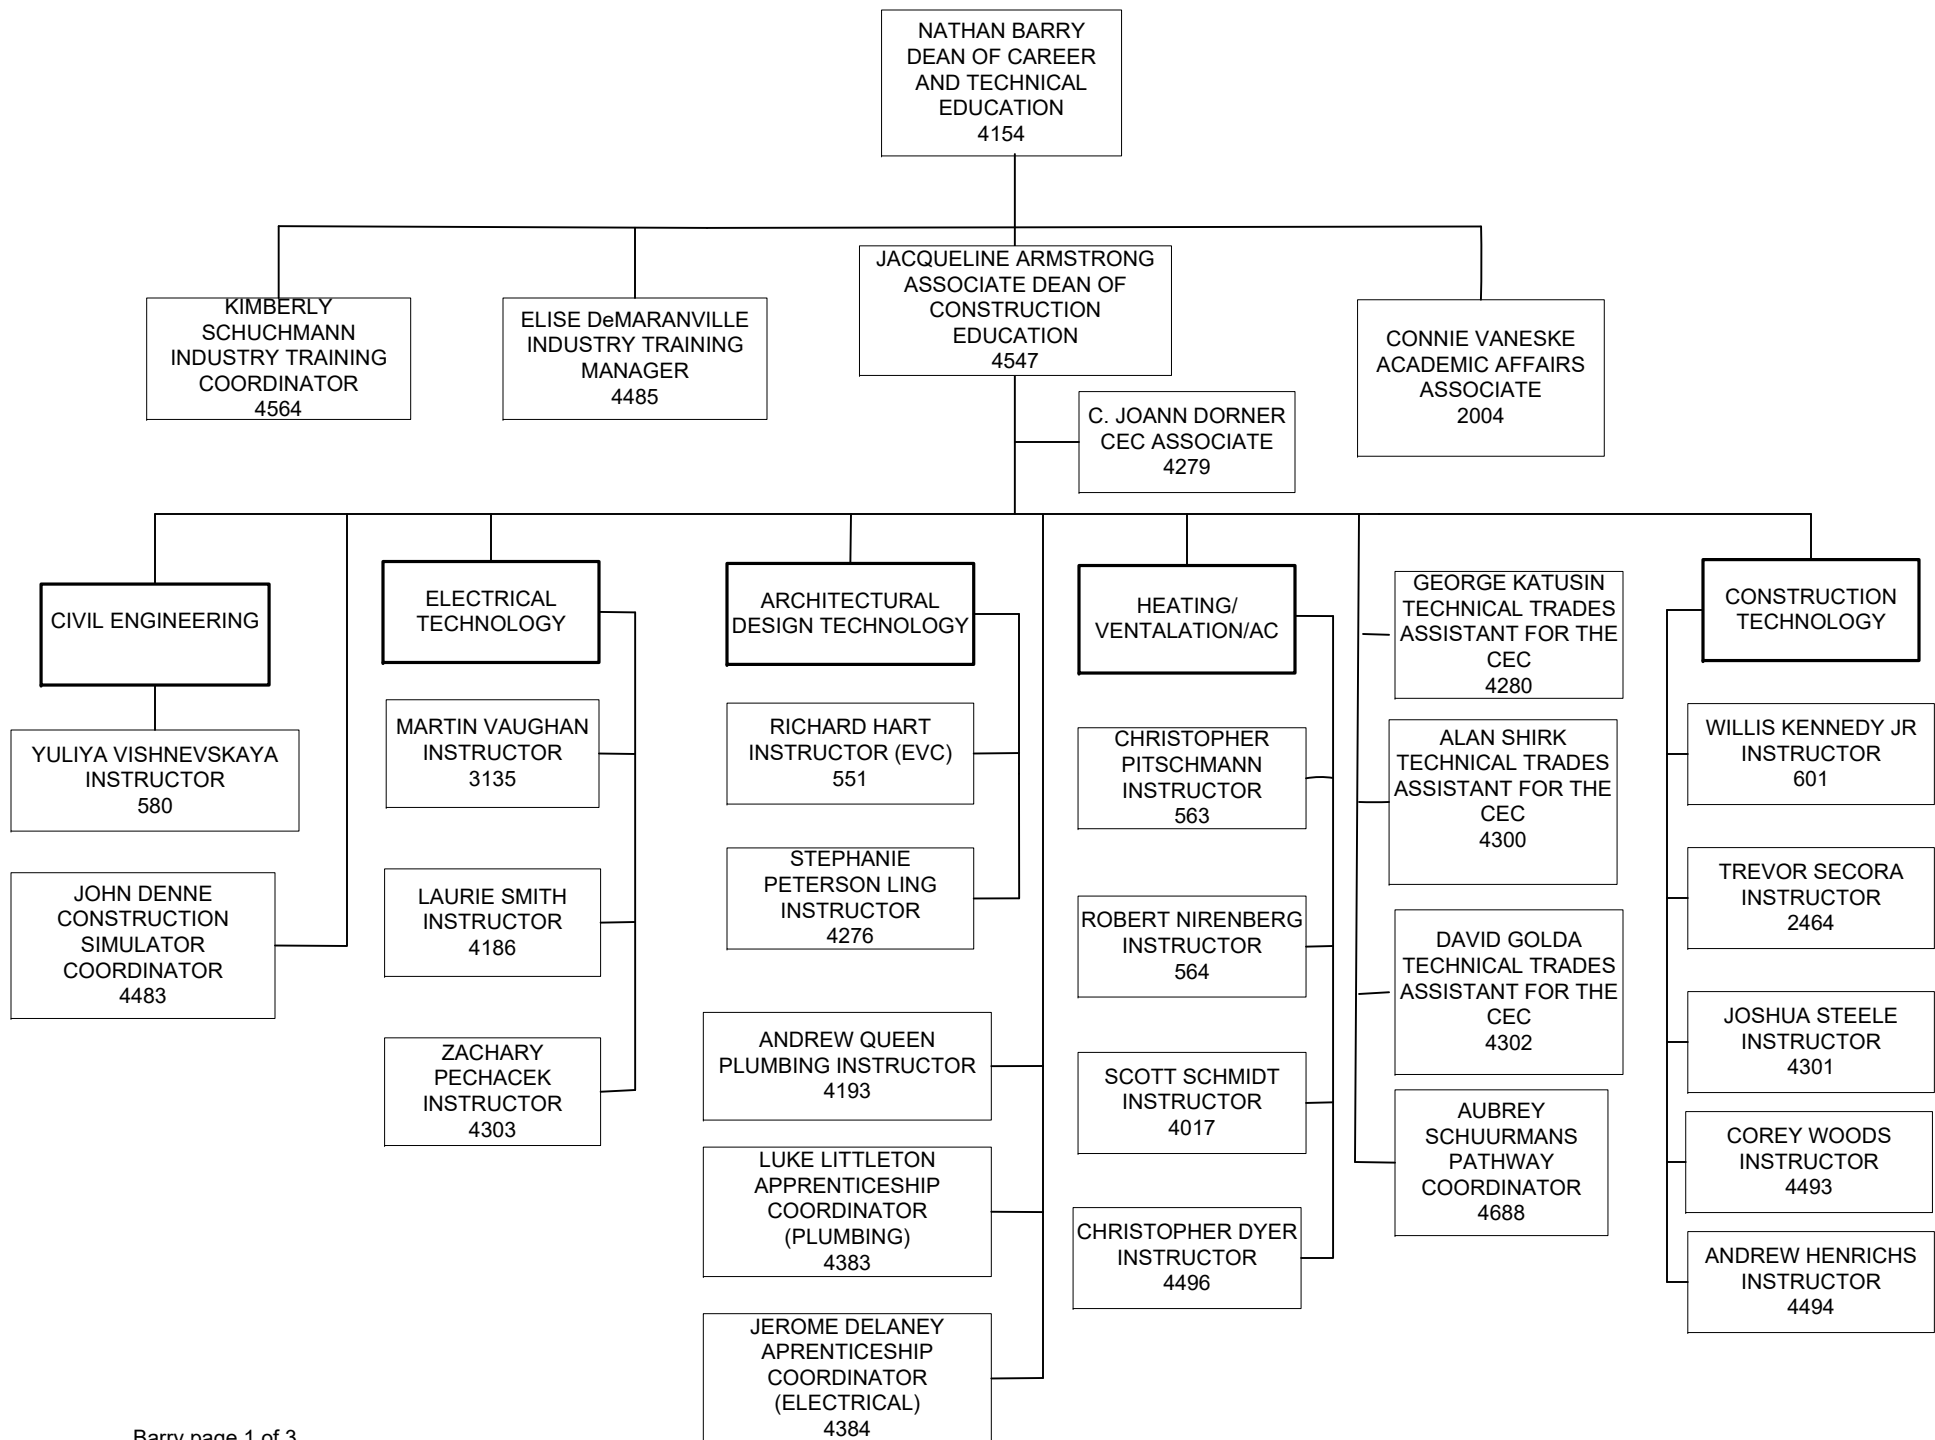

MATHEMATICS

AMY RECKER
EXECUTIVE DIRECTOR OF
THE MCC FOUNDATION
1735

SUE RAFTERY
INTERIM ASSOCIATE VICE PRESIDENT
FOR WORKFORCE AND IT
INNOVATION
4709