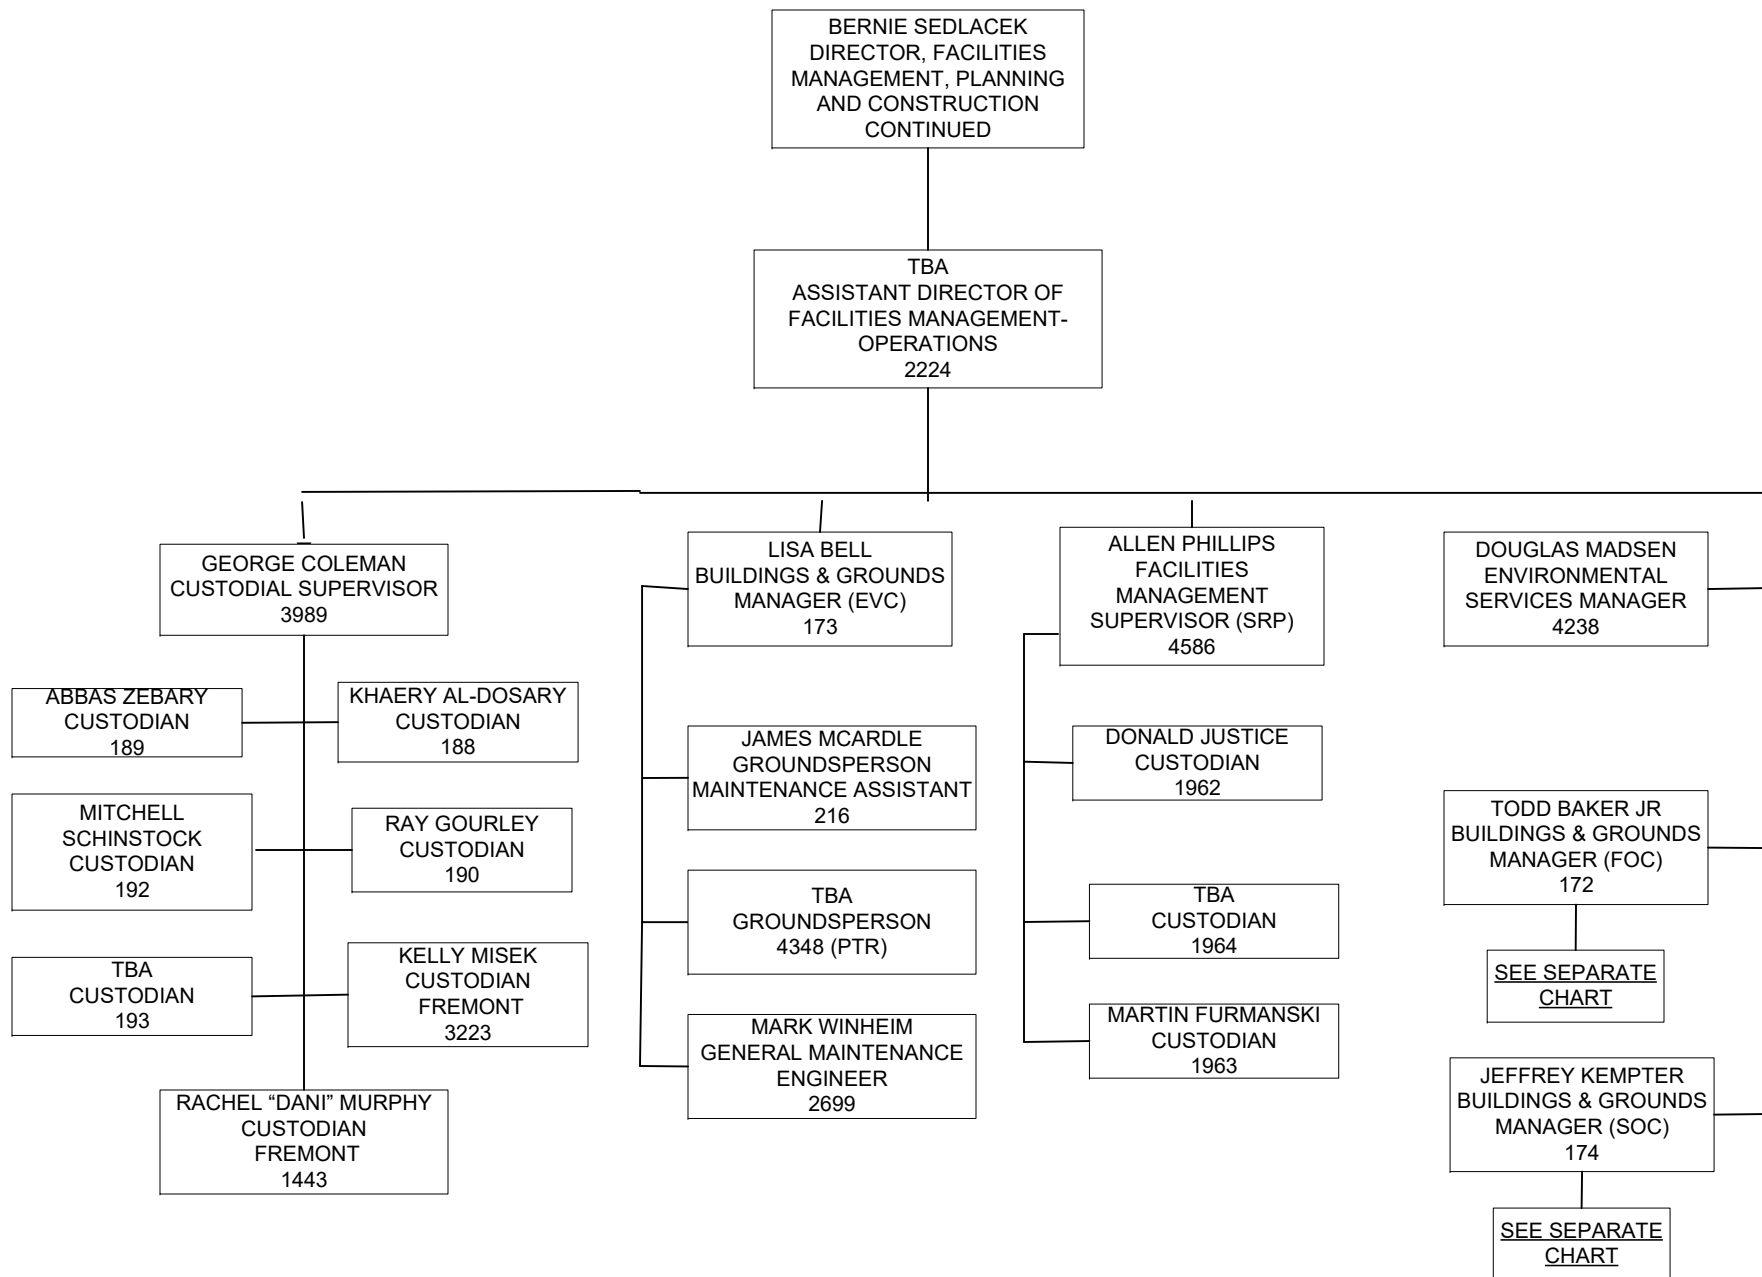

MATHEMATICS

AMY RECKER
EXECUTIVE DIRECTOR OF
THE MCC FOUNDATION
1735

SUE RAFTERY
INTERIM ASSOCIATE VICE PRESIDENT
FOR WORKFORCE AND IT
INNOVATION
4709