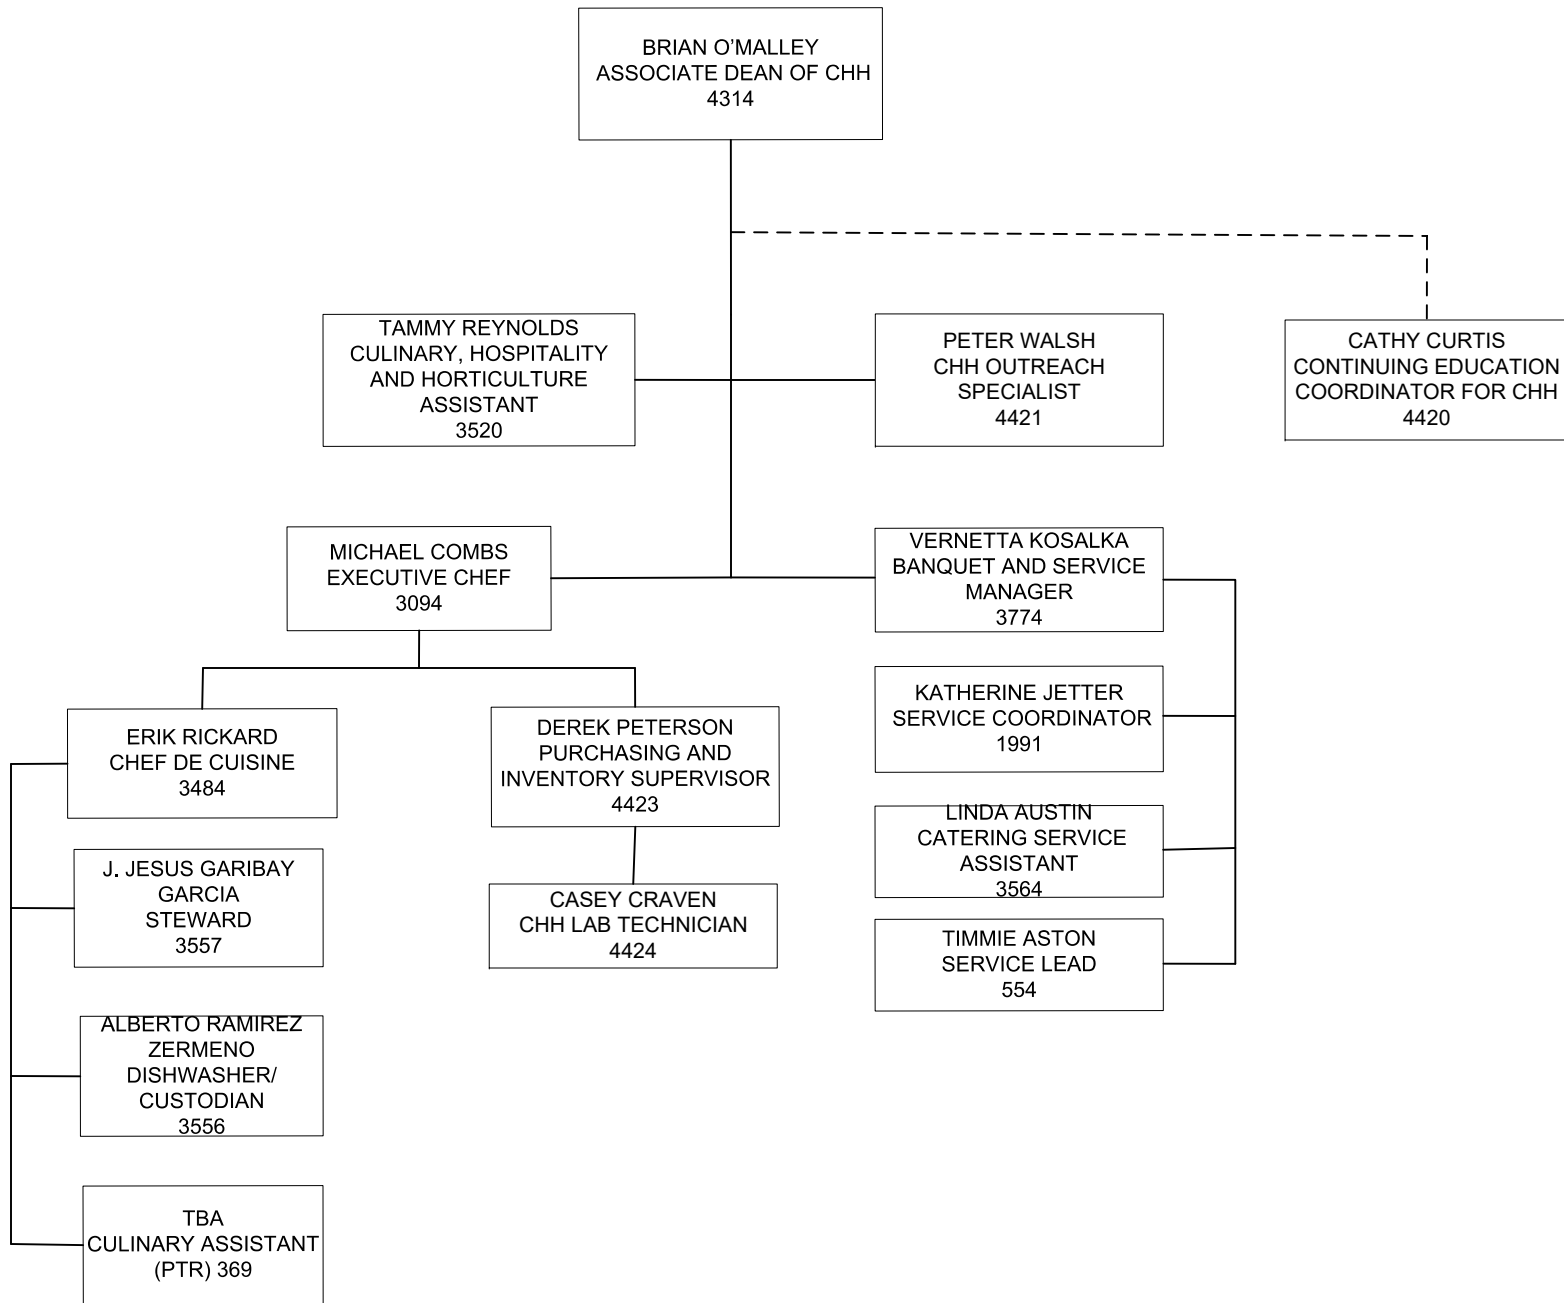

BONNIEJEAN KURLE
INSTRUCTOR
490

JANET MCCARTHY
INSTRUCTOR
3034

HUMANITIES

LAURA CHAMBERS
INSTRUCTOR
491

MICHAEL FLESCH
DEAN OF MATH AND
NATURAL SCIENCES
3078

MIKE FLESCH
DEAN OF MATH AND
NATURAL SCIENCES
CONTINUED

MATHEMATICS

AMY RECKER
EXECUTIVE DIRECTOR OF
THE MCC FOUNDATION
1735

SUE RAFTERY
INTERIM ASSOCIATE VICE PRESIDENT
FOR WORKFORCE AND IT
INNOVATION
4709