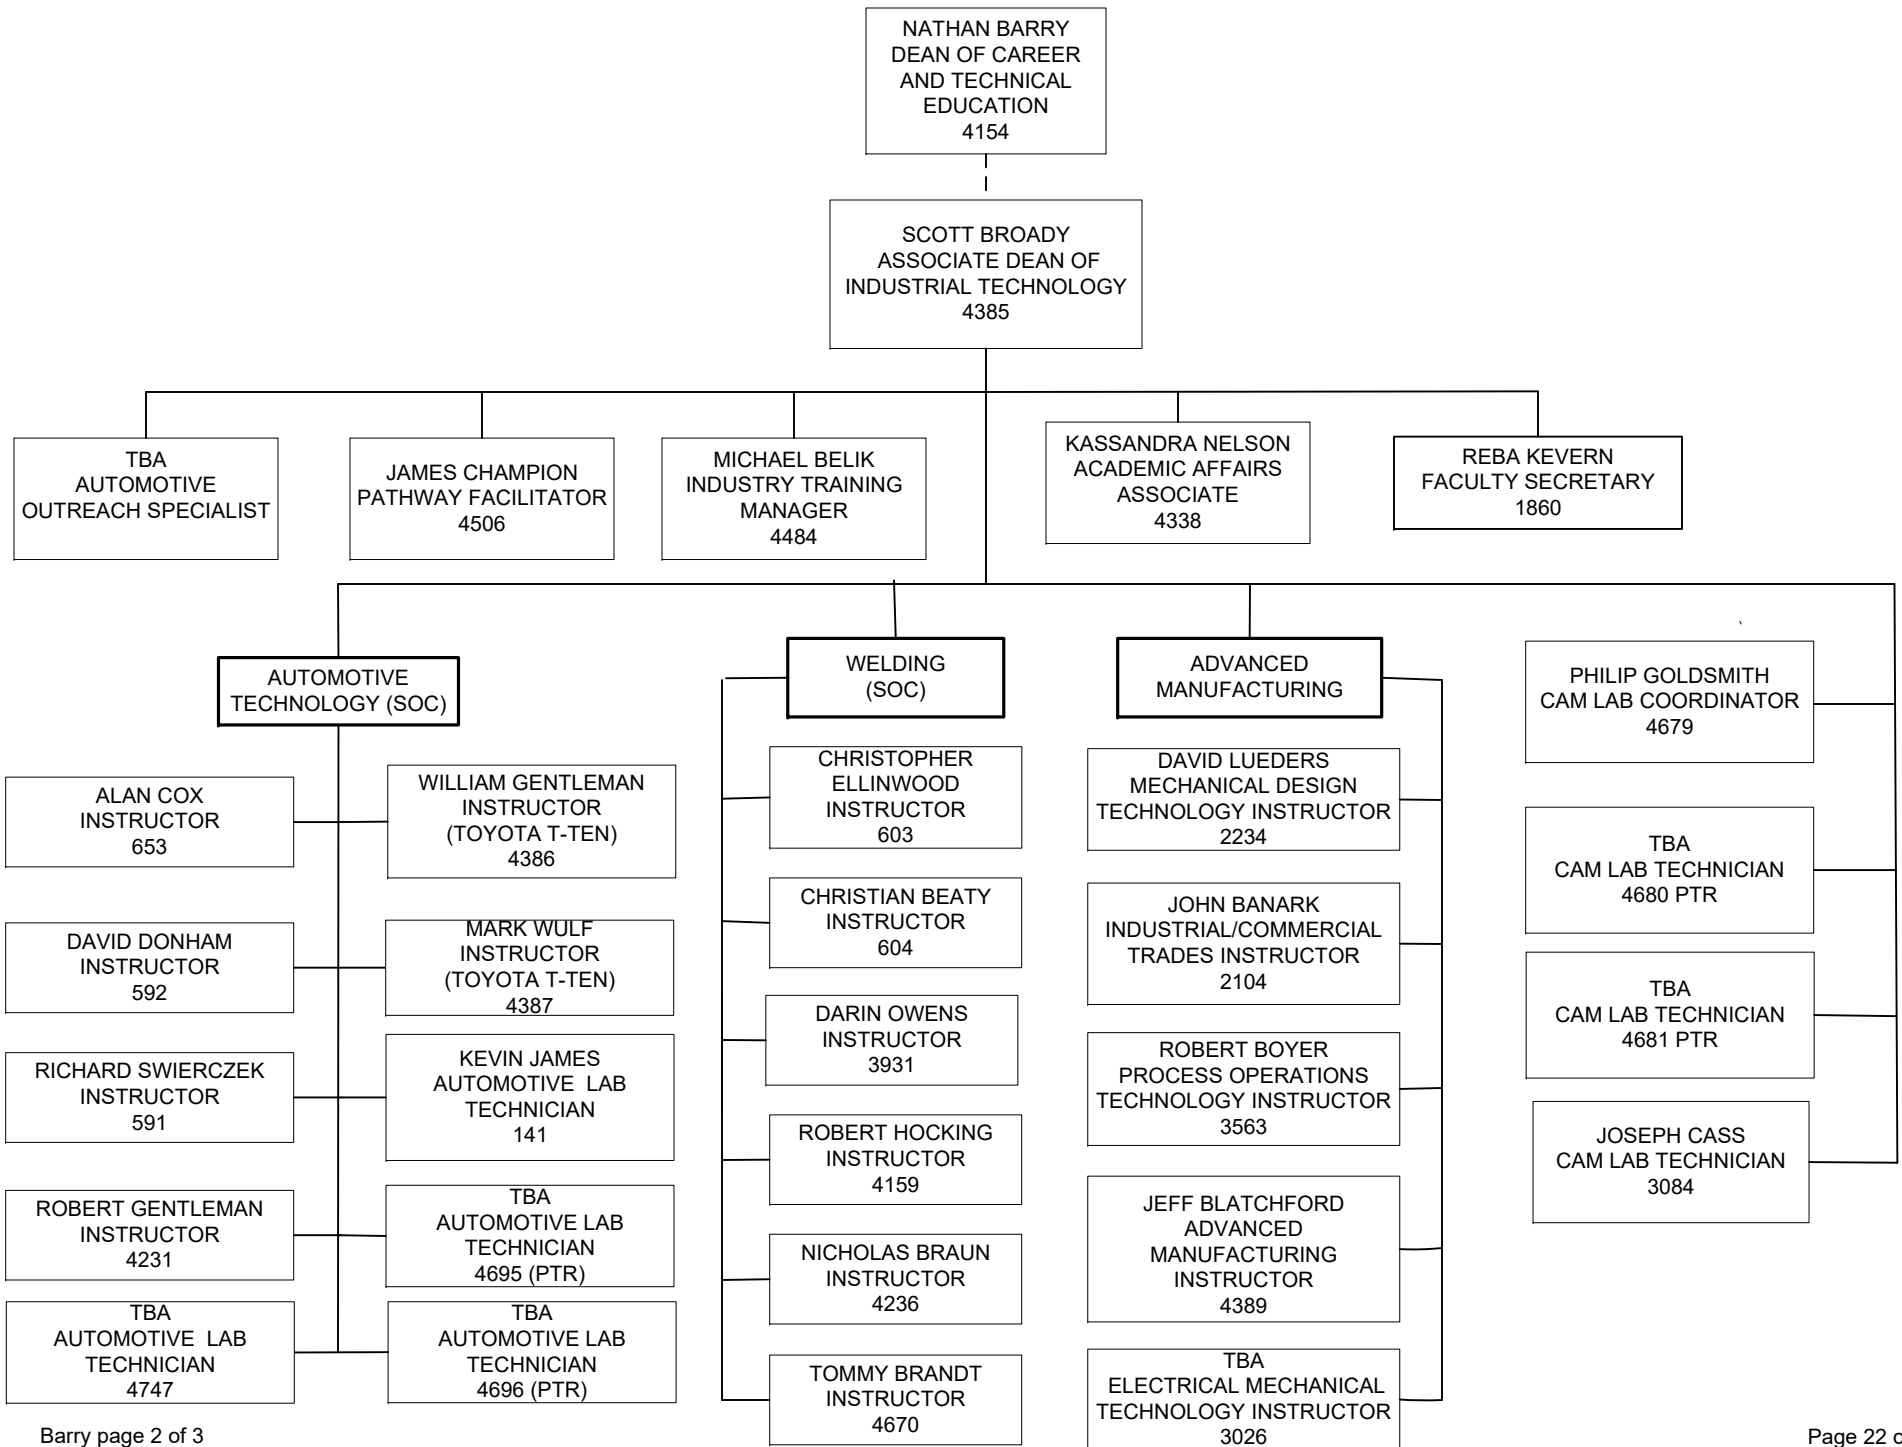

MATHEMATICS

AMY RECKER
EXECUTIVE DIRECTOR OF
THE MCC FOUNDATION
1735

SUE RAFTERY
INTERIM ASSOCIATE VICE PRESIDENT
FOR WORKFORCE AND IT
INNOVATION
4709