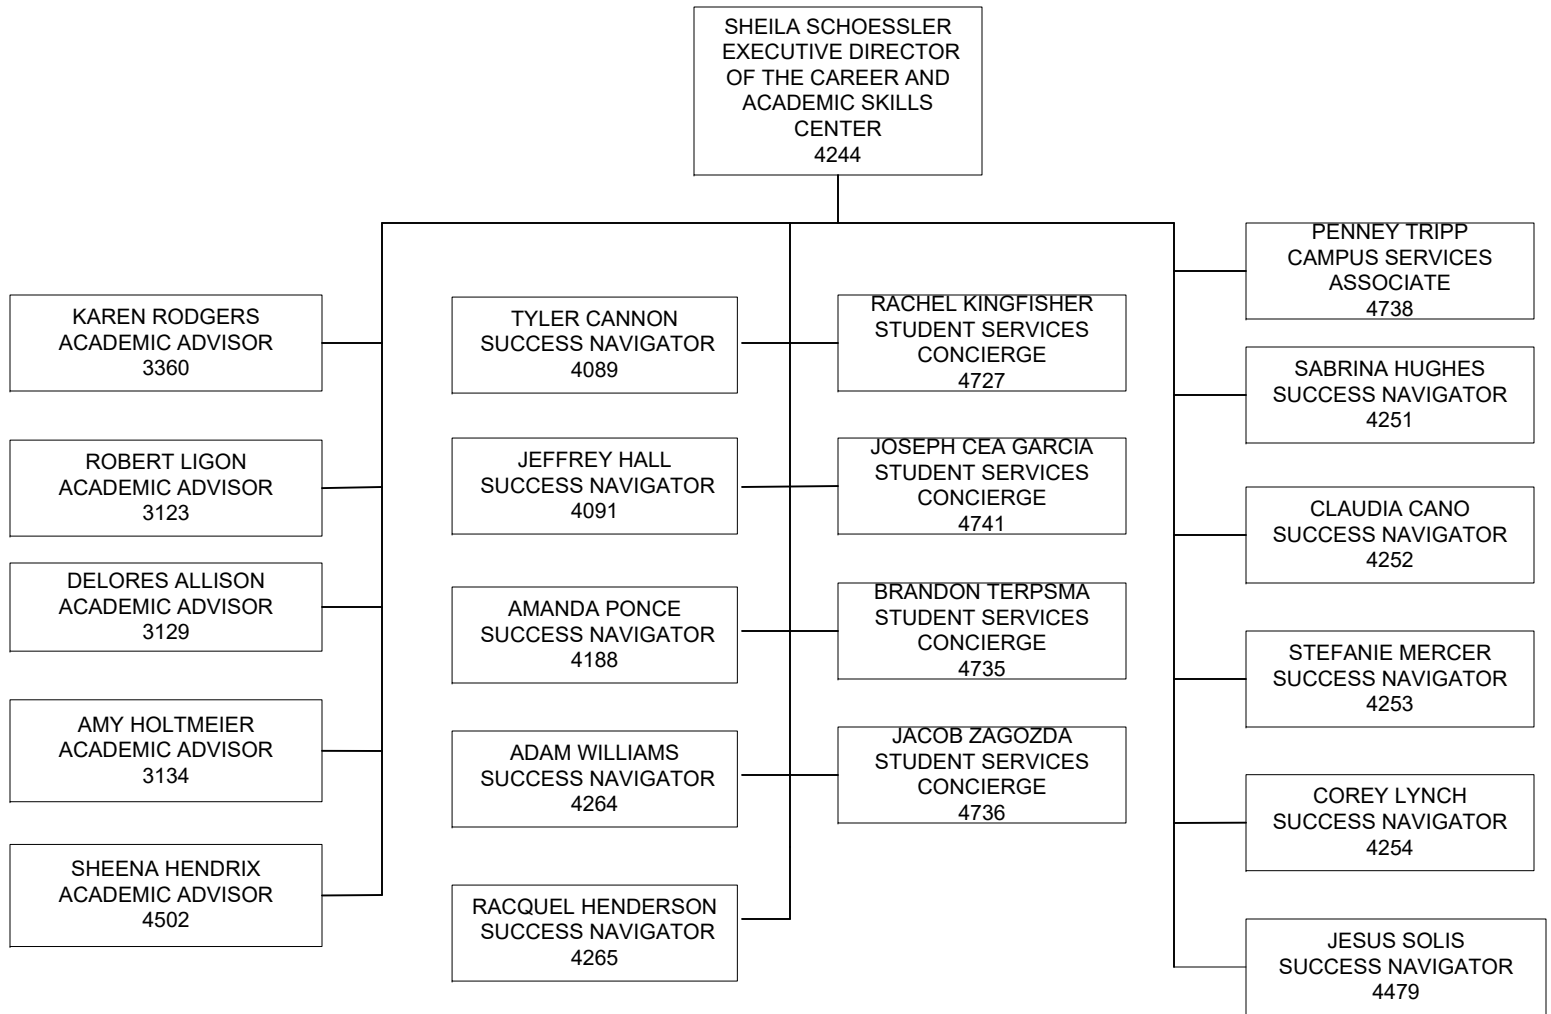

MATHEMATICS

AMY RECKER
EXECUTIVE DIRECTOR OF
THE MCC FOUNDATION
1735

SUE RAFTERY
INTERIM ASSOCIATE VICE PRESIDENT
FOR WORKFORCE AND IT
INNOVATION
4709