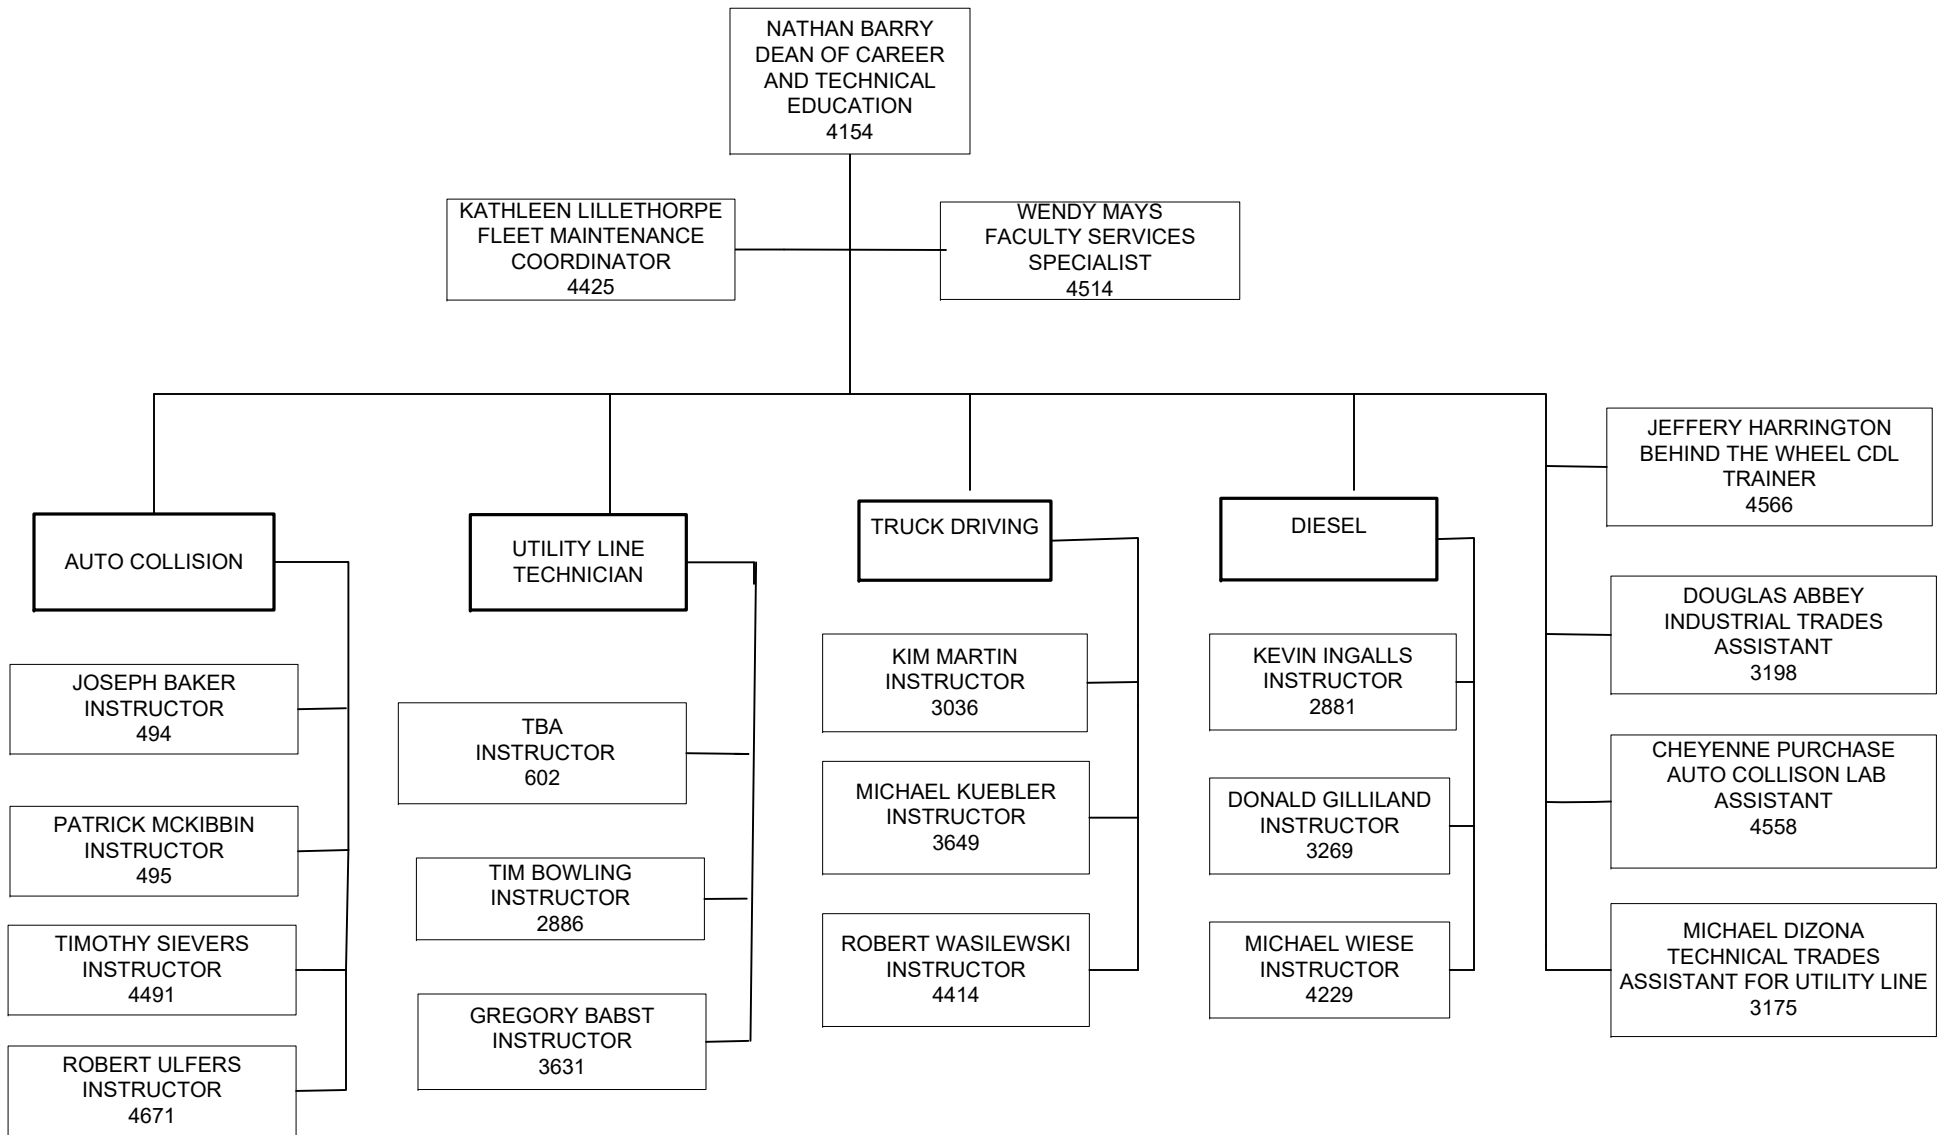

MATHEMATICS

AMY RECKER
EXECUTIVE DIRECTOR OF
THE MCC FOUNDATION
1735

SUE RAFTERY
INTERIM ASSOCIATE VICE PRESIDENT
FOR WORKFORCE AND IT
INNOVATION
4709