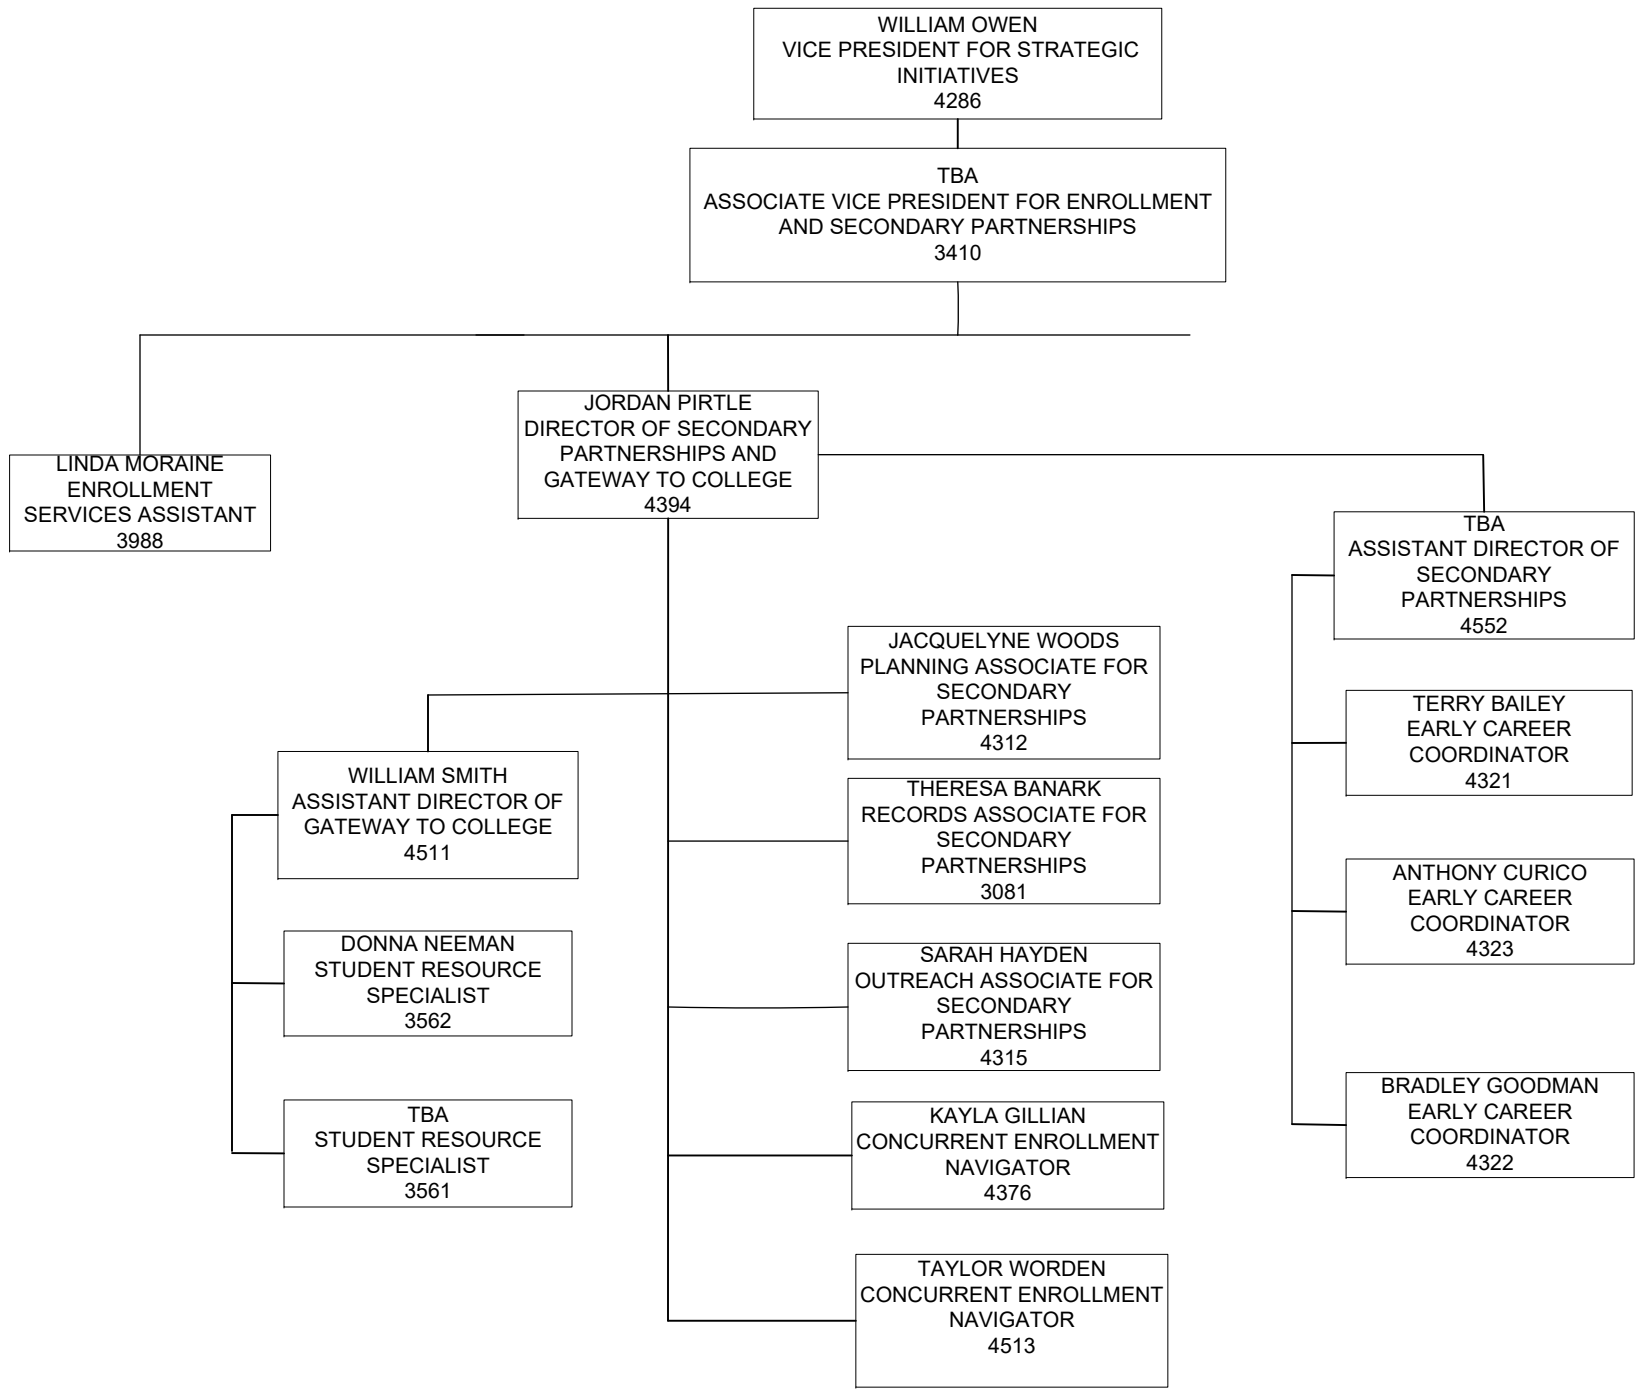

MATHEMATICS

AMY RECKER
EXECUTIVE DIRECTOR OF
THE MCC FOUNDATION
1735

SUE RAFTERY
INTERIM ASSOCIATE VICE PRESIDENT
FOR WORKFORCE AND IT
INNOVATION
4709