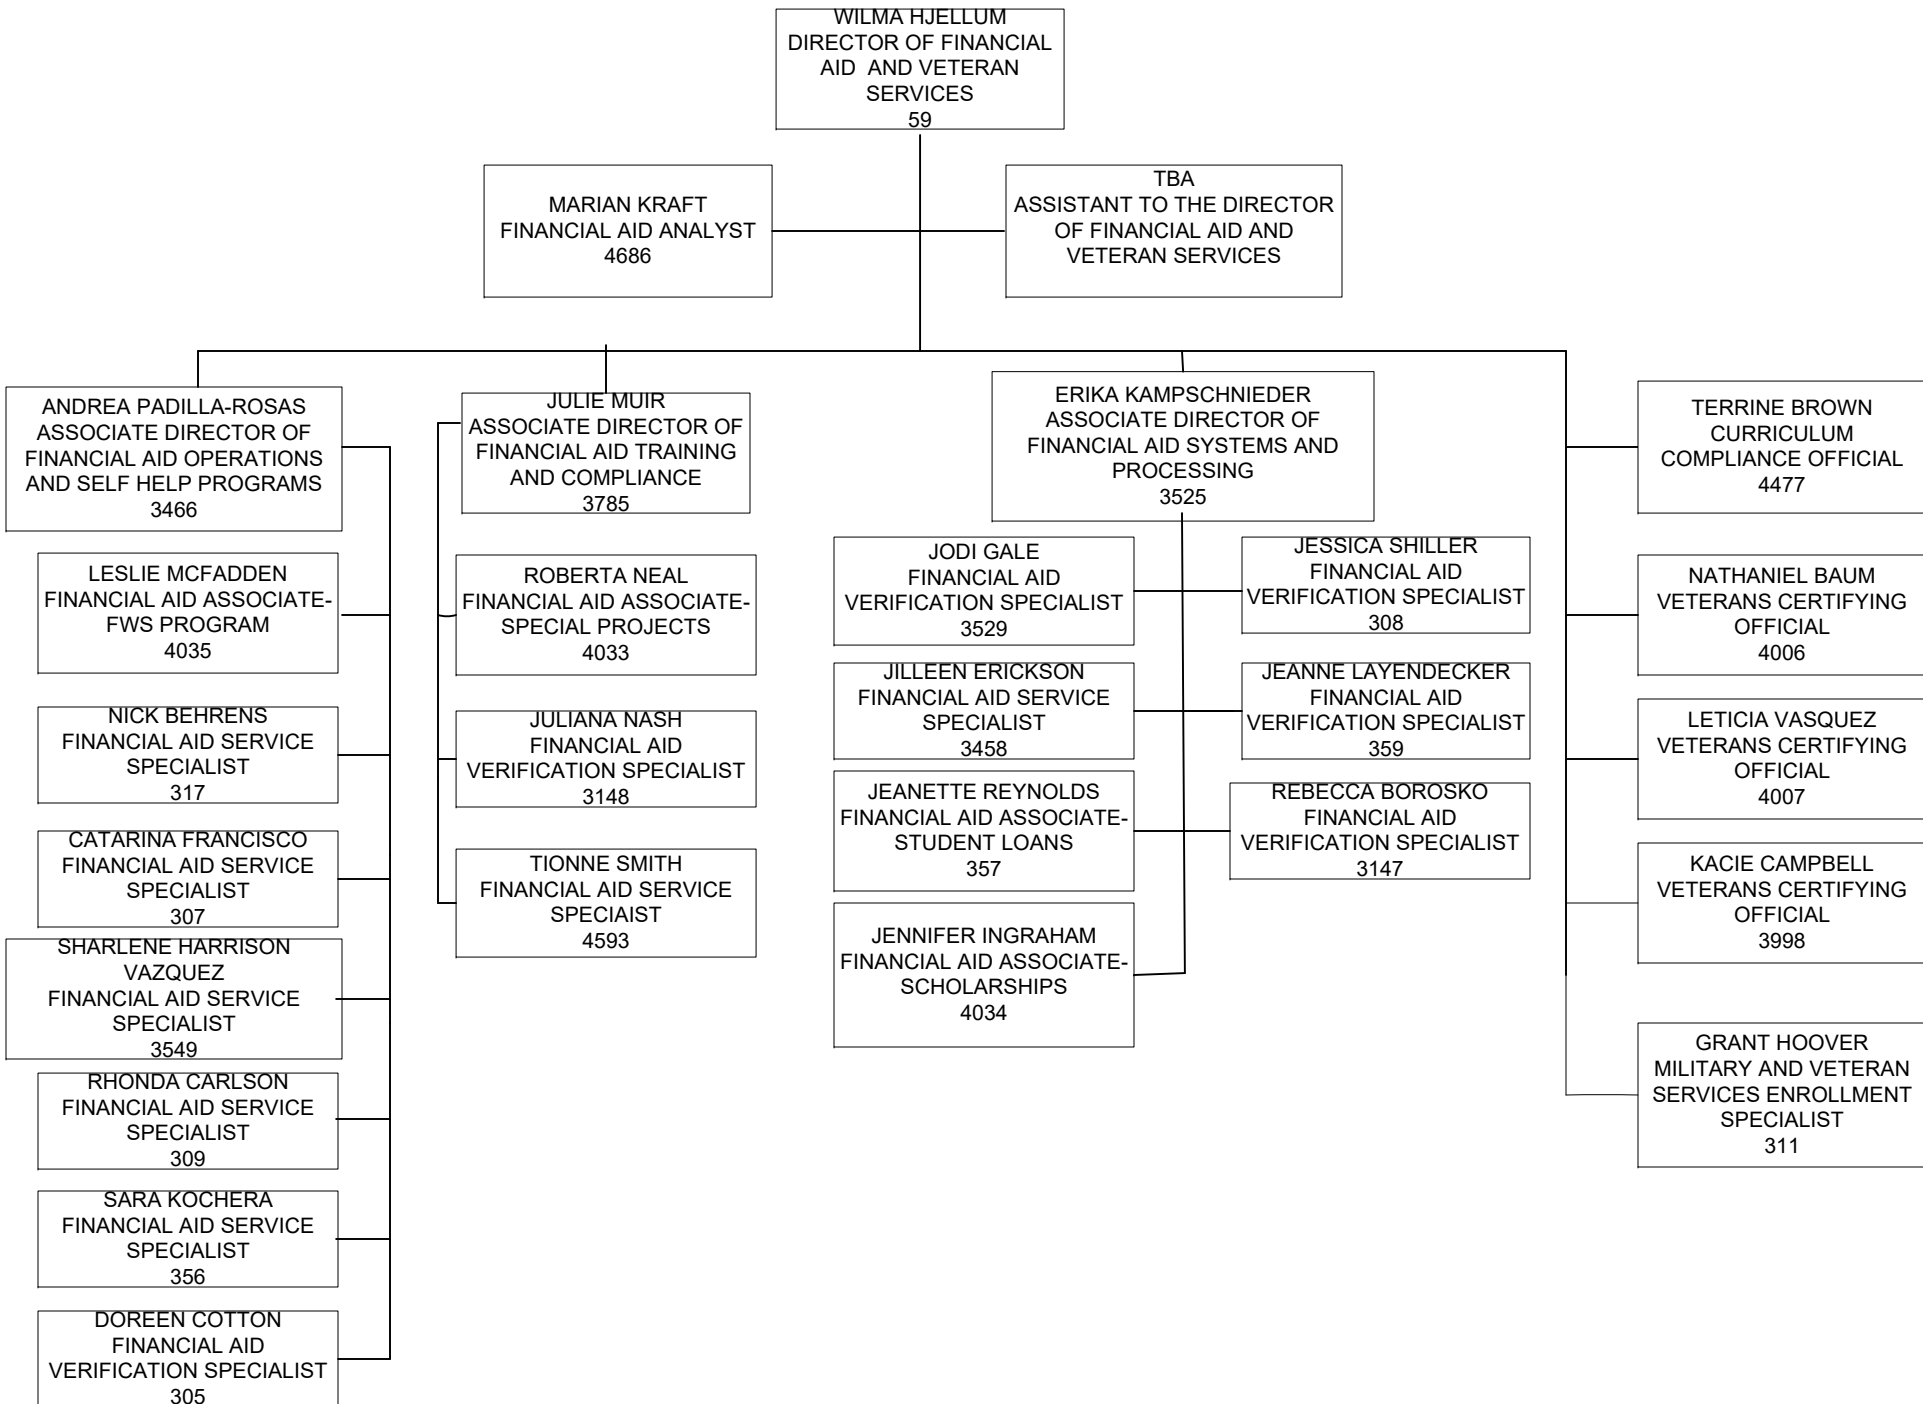

VIRGINIA SUSAN TRINKLE
DEAN OF HUMANITIES
AND THE ARTS
3001

ENGLISH

TBA
INSTRUCTOR
610

KRIS FULKERSON
INSTRUCTOR
614

ANDREA LANG
INSTRUCTOR
612

ERIN JOY
INSTRUCTOR
3027

STEVE LOVETT
INSTRUCTOR
3028

CHAD JORGENSEN
INSTRUCTOR
3489

SUSAN ELY
INSTRUCTOR
3513

AMANDA "DORA"
GERDING
INSTRUCTOR
3613

KIMBERLY ARMSTRONG
INSTRUCTOR
528

HELEN FOUNTAIN
INSTRUCTOR
529

JULES DESALVO
INSTRUCTOR
531

KATHERINE GUBBELS
INSTRUCTOR
2629

KYM SNELLING
INSTRUCTOR
568

MATHEMATICS

AMY RECKER
EXECUTIVE DIRECTOR OF
THE MCC FOUNDATION
1735

SUE RAFTERY
INTERIM ASSOCIATE VICE PRESIDENT
FOR WORKFORCE AND IT
INNOVATION
4709