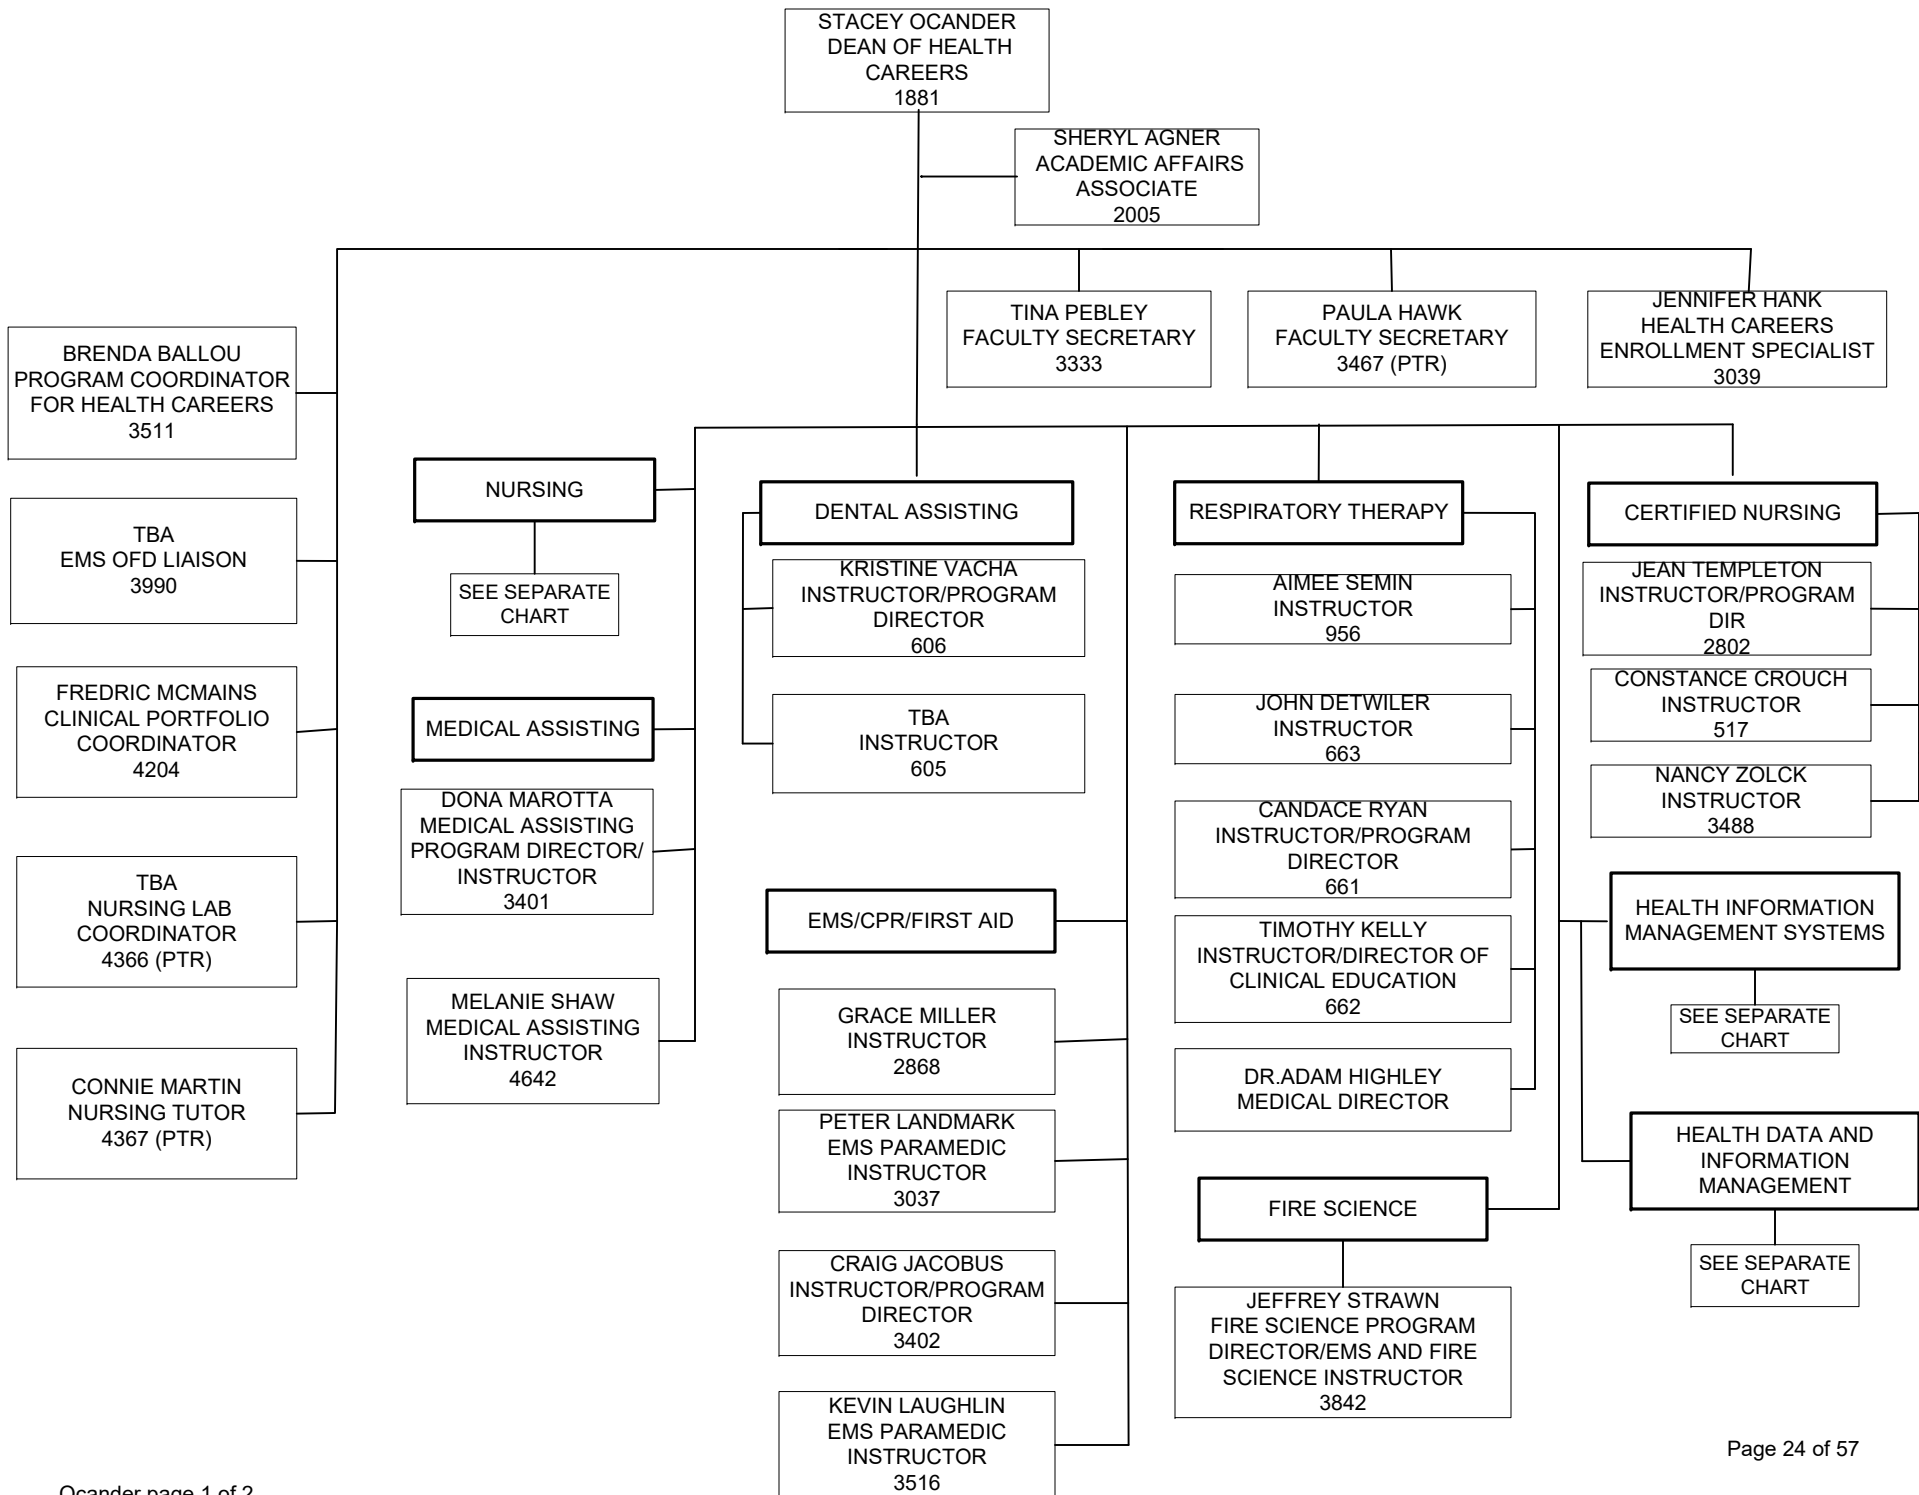

MATHEMATICS

AMY RECKER
EXECUTIVE DIRECTOR OF
THE MCC FOUNDATION
1735

SUE RAFTERY
INTERIM ASSOCIATE VICE PRESIDENT
FOR WORKFORCE AND IT
INNOVATION
4709