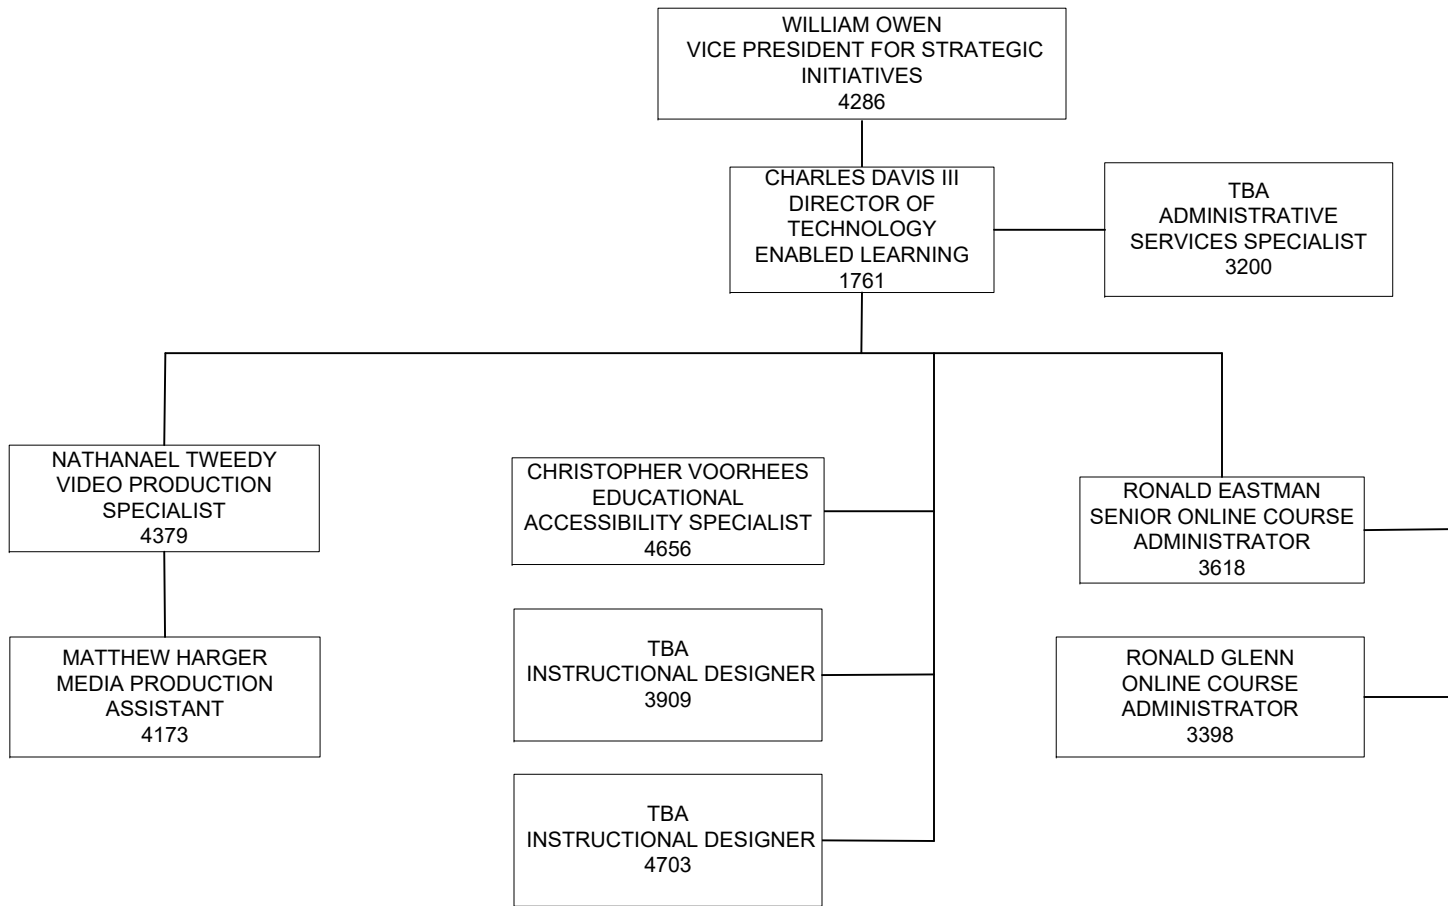

MATHEMATICS

AMY RECKER
EXECUTIVE DIRECTOR OF
THE MCC FOUNDATION
1735

SUE RAFTERY
INTERIM ASSOCIATE VICE PRESIDENT
FOR WORKFORCE AND IT
INNOVATION
4709