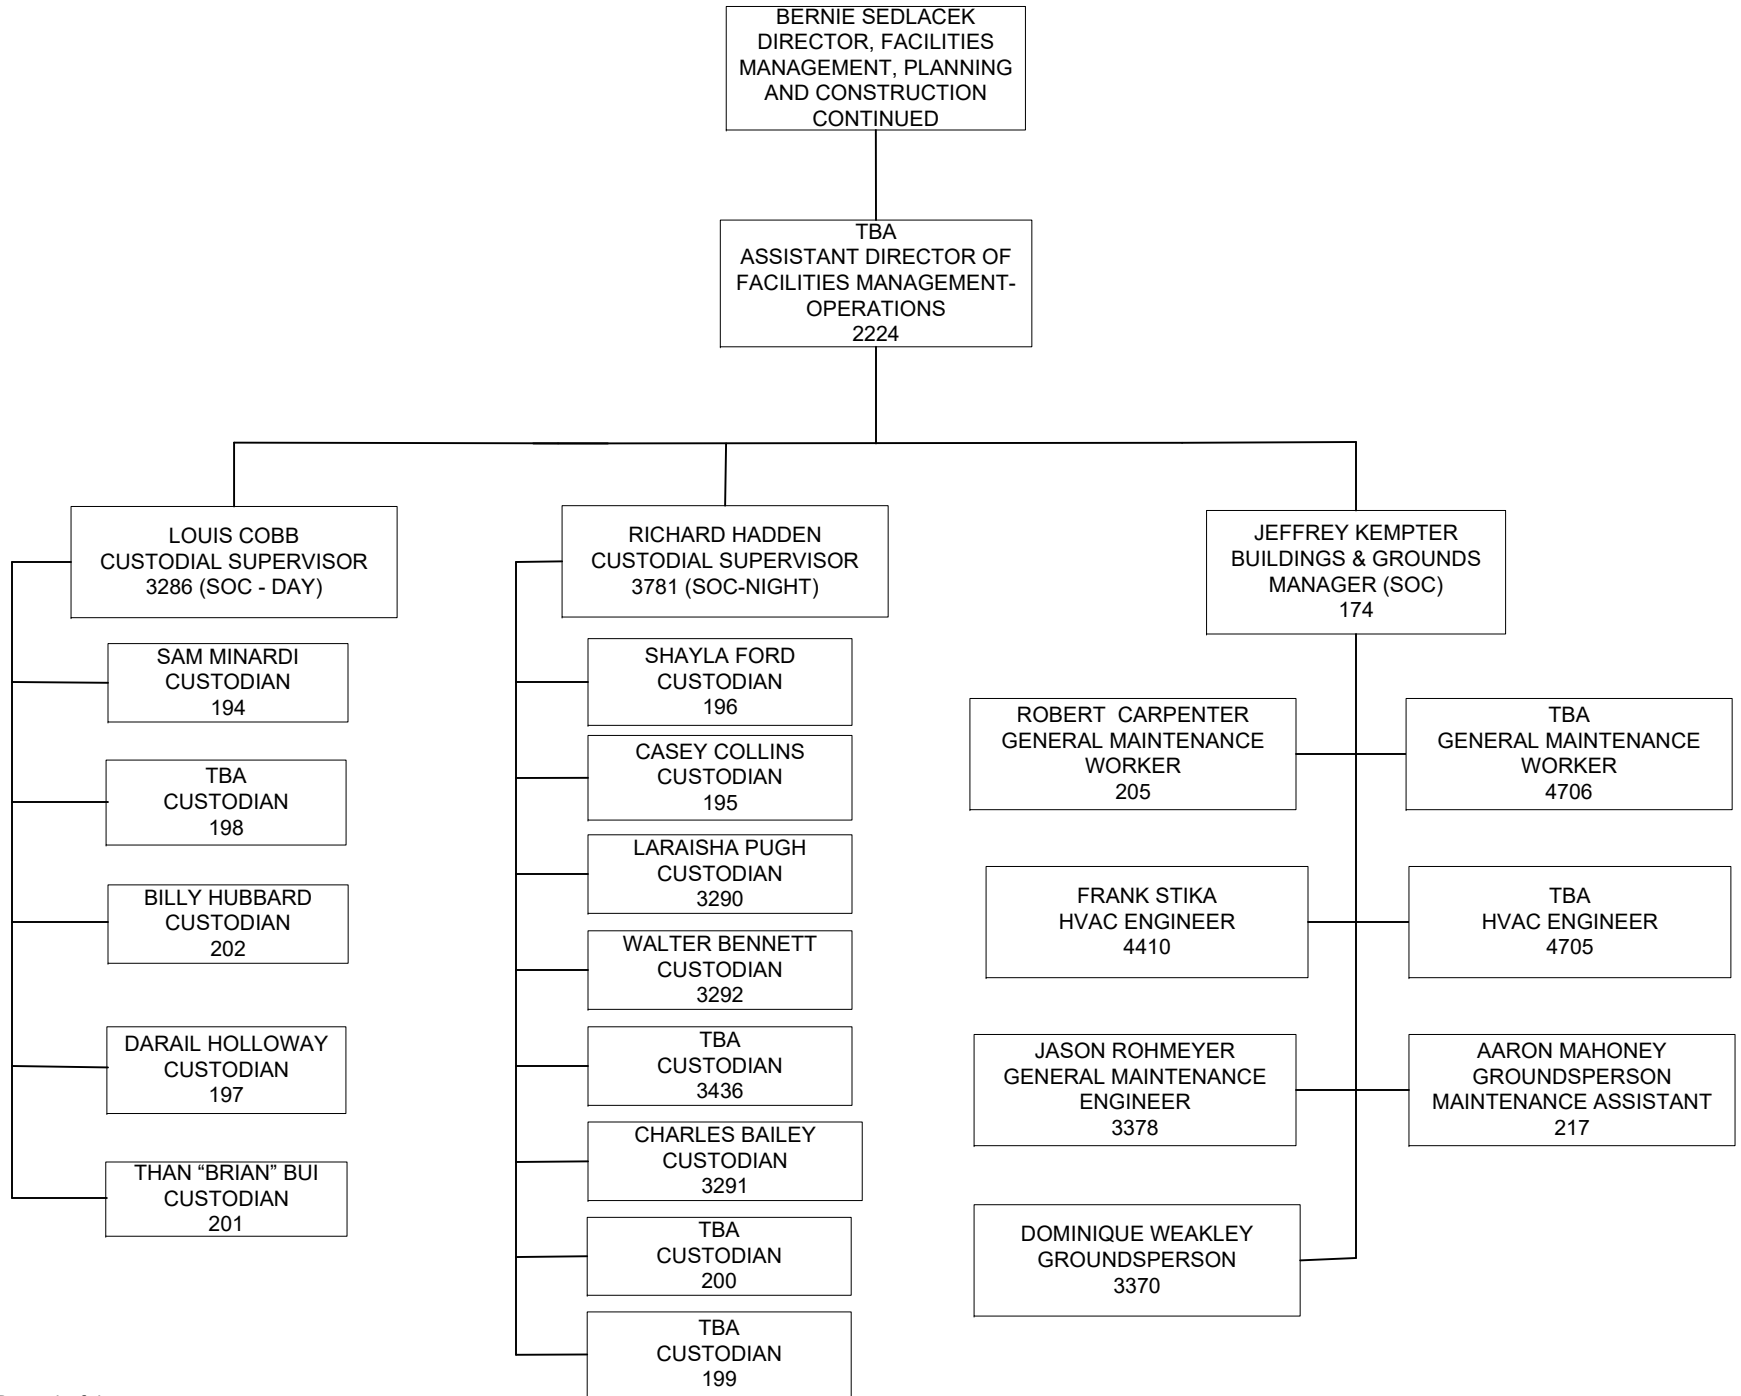

VIRGINIA SUSAN TRINKLE
DEAN OF HUMANITIES
AND THE ARTS
3001

ENGLISH

TBA
INSTRUCTOR
610

KRIS FULKERSON
INSTRUCTOR
614

ANDREA LANG
INSTRUCTOR
612

ERIN JOY
INSTRUCTOR
3027

STEVE LOVETT
INSTRUCTOR
3028

CHAD JORGENSEN
INSTRUCTOR
3489

SUSAN ELY
INSTRUCTOR
3513

AMANDA "DORA"
GERDING
INSTRUCTOR
3613

KIMBERLY ARMSTRONG
INSTRUCTOR
528

HELEN FOUNTAIN
INSTRUCTOR
529

JULES DESALVO
INSTRUCTOR
531

KATHERINE GUBBELS
INSTRUCTOR
2629

KYM SNELLING
INSTRUCTOR
568

MATHEMATICS

AMY RECKER
EXECUTIVE DIRECTOR OF
THE MCC FOUNDATION
1735

SUE RAFTERY
INTERIM ASSOCIATE VICE PRESIDENT
FOR WORKFORCE AND IT
INNOVATION
4709