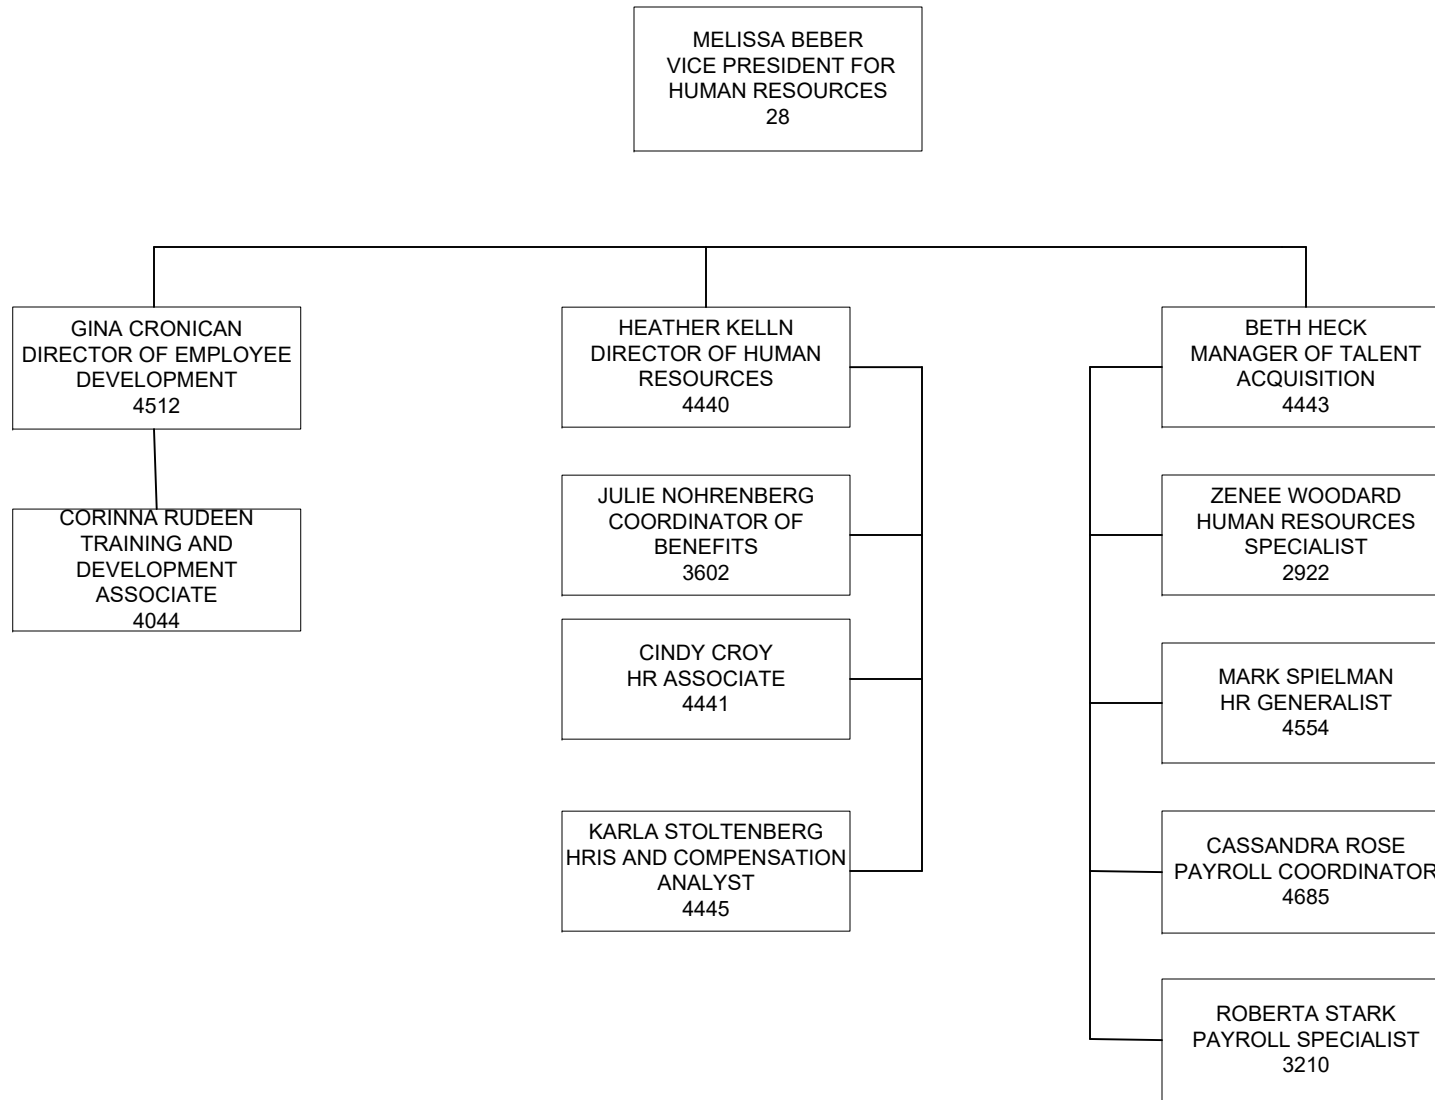

MATHEMATICS

AMY RECKER
EXECUTIVE DIRECTOR OF
THE MCC FOUNDATION
1735

SUE RAFTERY
INTERIM ASSOCIATE VICE PRESIDENT
FOR WORKFORCE AND IT
INNOVATION
4709