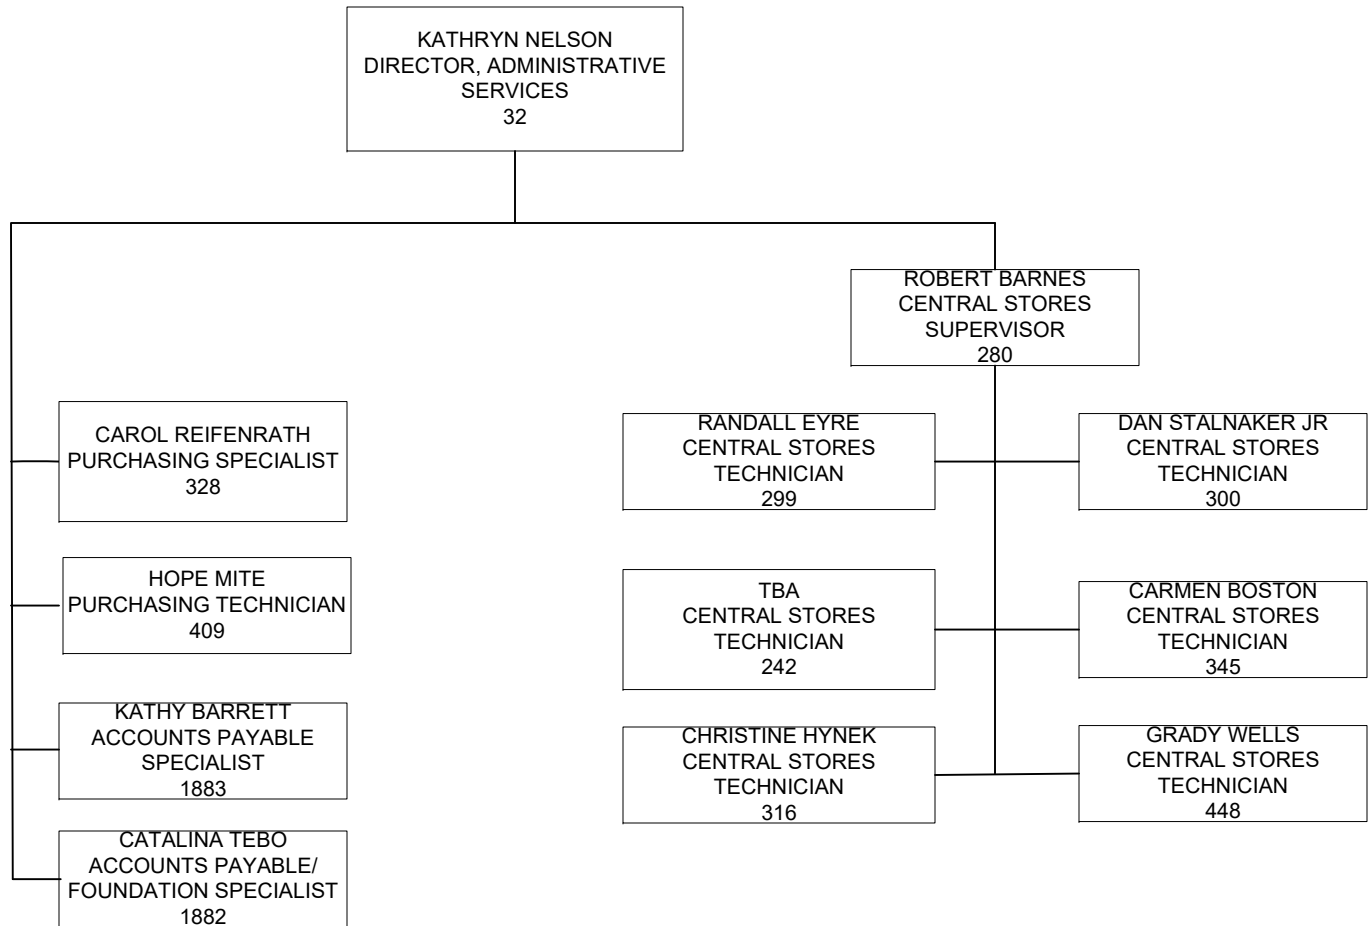

MATHEMATICS

AMY RECKER
EXECUTIVE DIRECTOR OF
THE MCC FOUNDATION
1735

SUE RAFTERY
INTERIM ASSOCIATE VICE PRESIDENT
FOR WORKFORCE AND IT
INNOVATION
4709