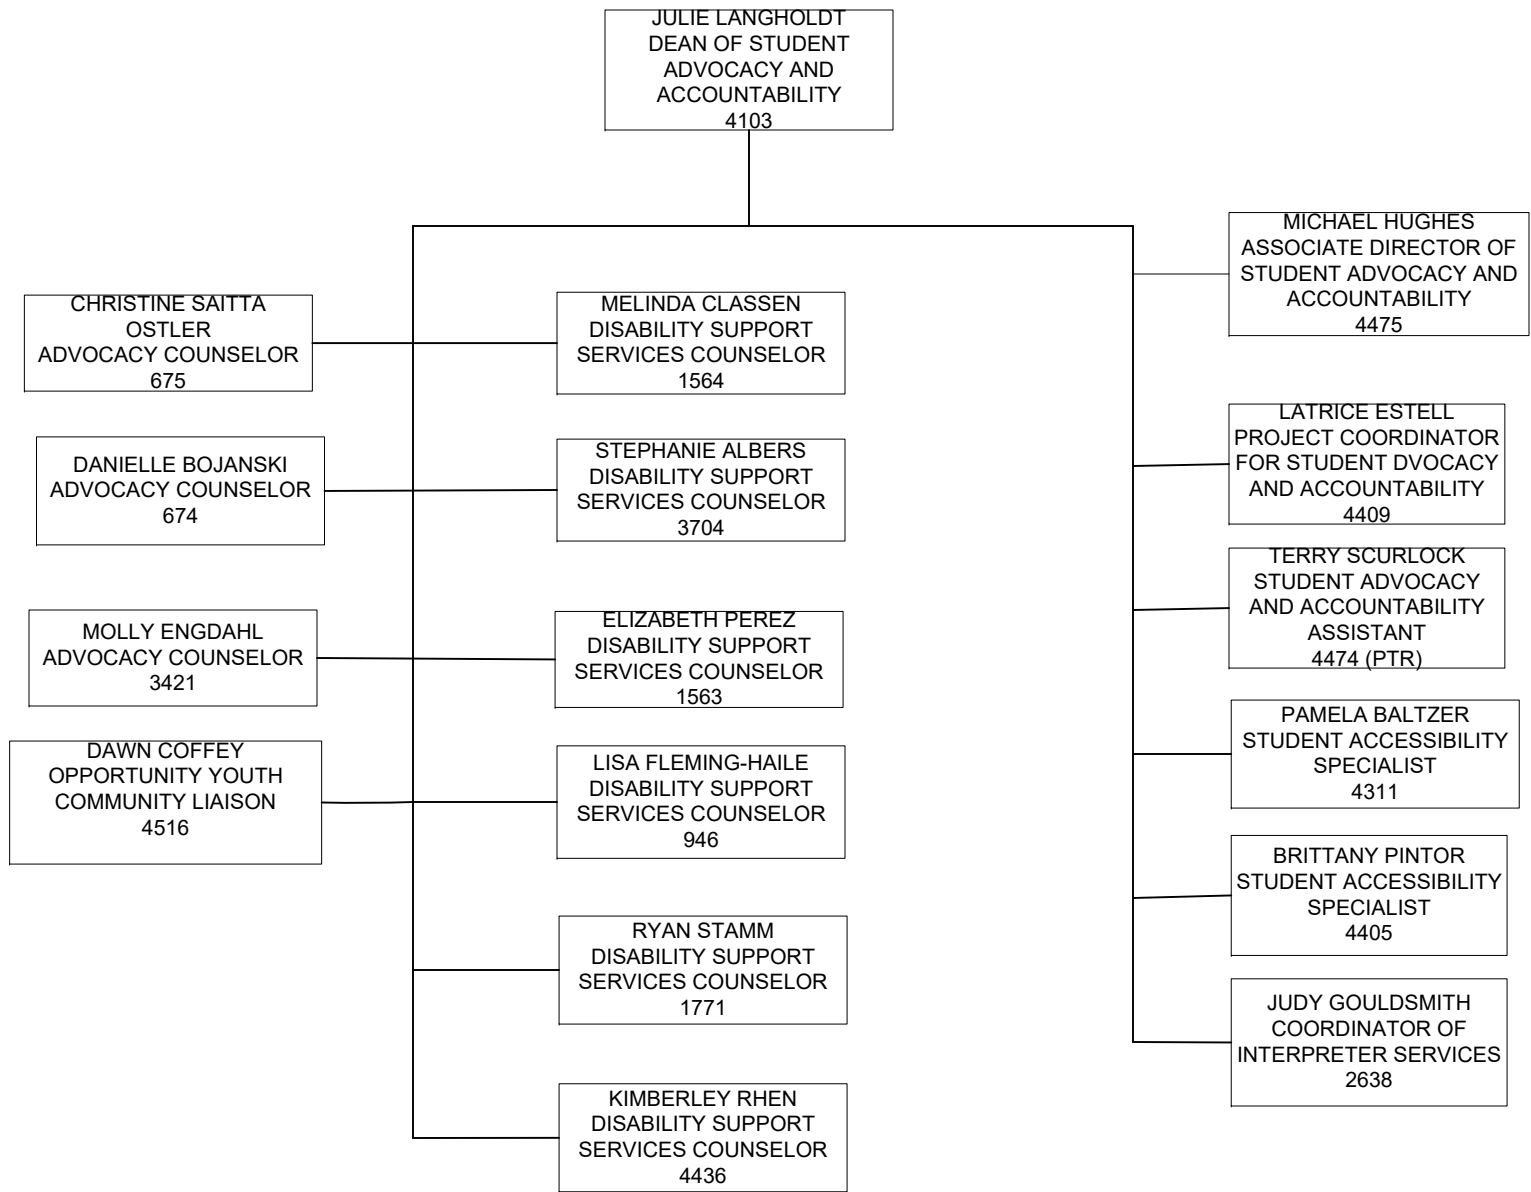

MATHEMATICS

AMY RECKER
EXECUTIVE DIRECTOR OF
THE MCC FOUNDATION
1735

SUE RAFTERY
INTERIM ASSOCIATE VICE PRESIDENT
FOR WORKFORCE AND IT
INNOVATION
4709