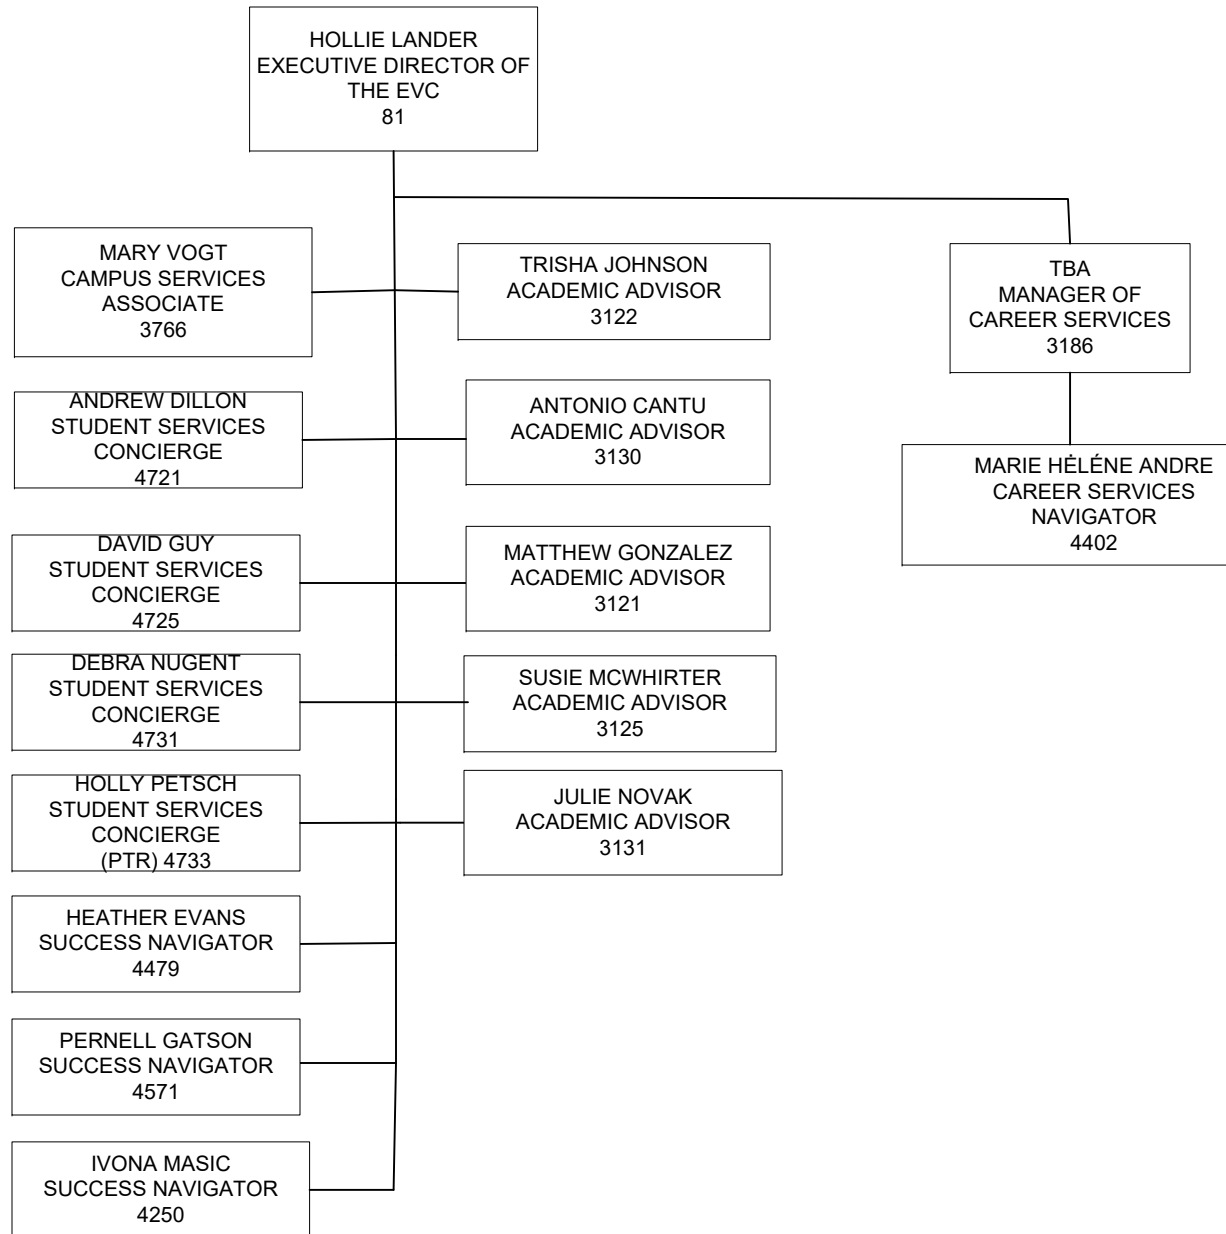

MATHEMATICS

AMY RECKER
EXECUTIVE DIRECTOR OF
THE MCC FOUNDATION
1735

SUE RAFTERY
INTERIM ASSOCIATE VICE PRESIDENT
FOR WORKFORCE AND IT
INNOVATION
4709