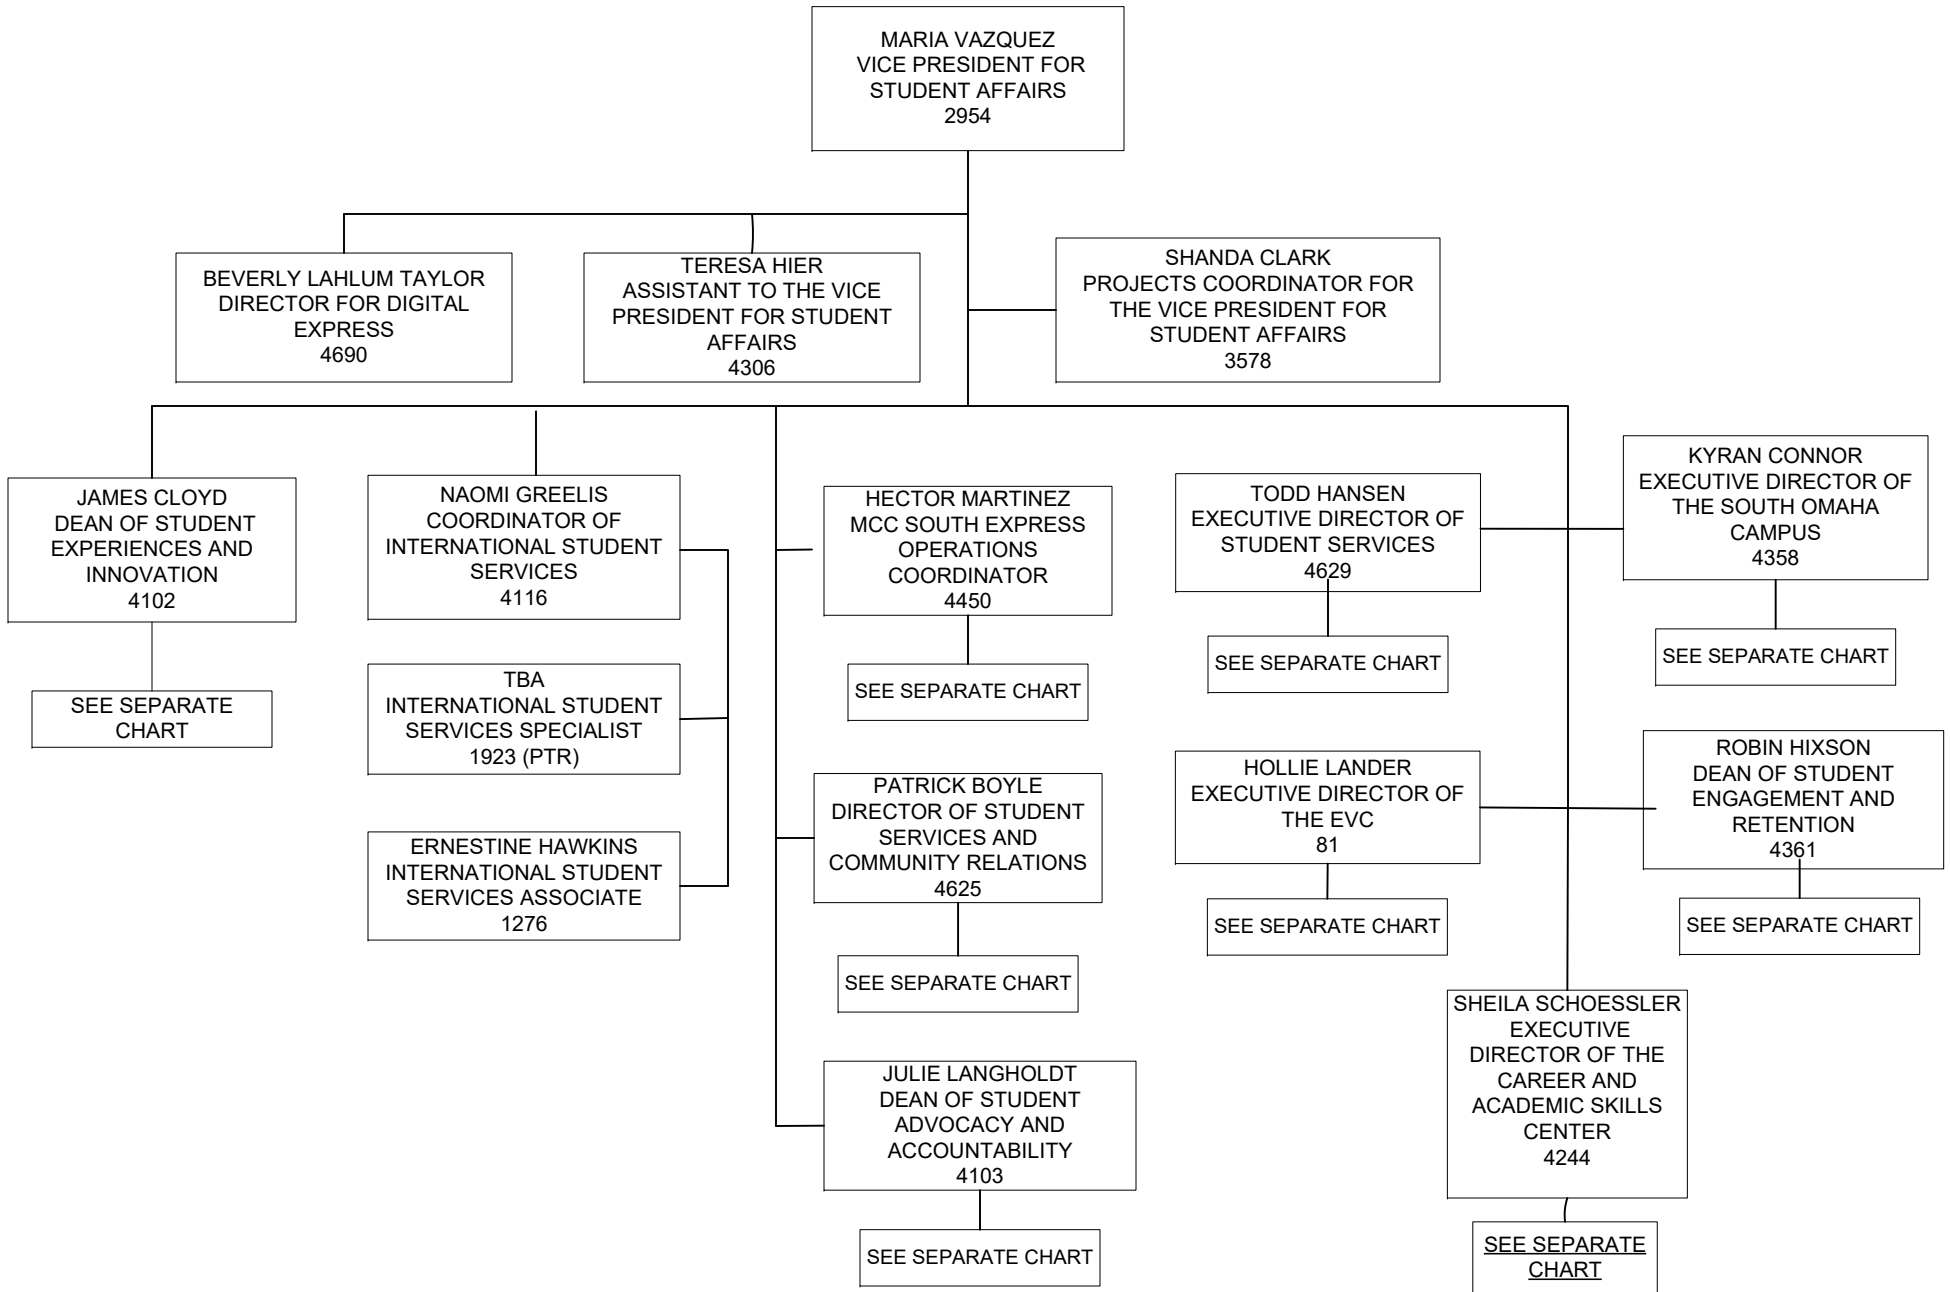

MATHEMATICS

AMY RECKER
EXECUTIVE DIRECTOR OF
THE MCC FOUNDATION
1735

SUE RAFTERY
INTERIM ASSOCIATE VICE PRESIDENT
FOR WORKFORCE AND IT
INNOVATION
4709