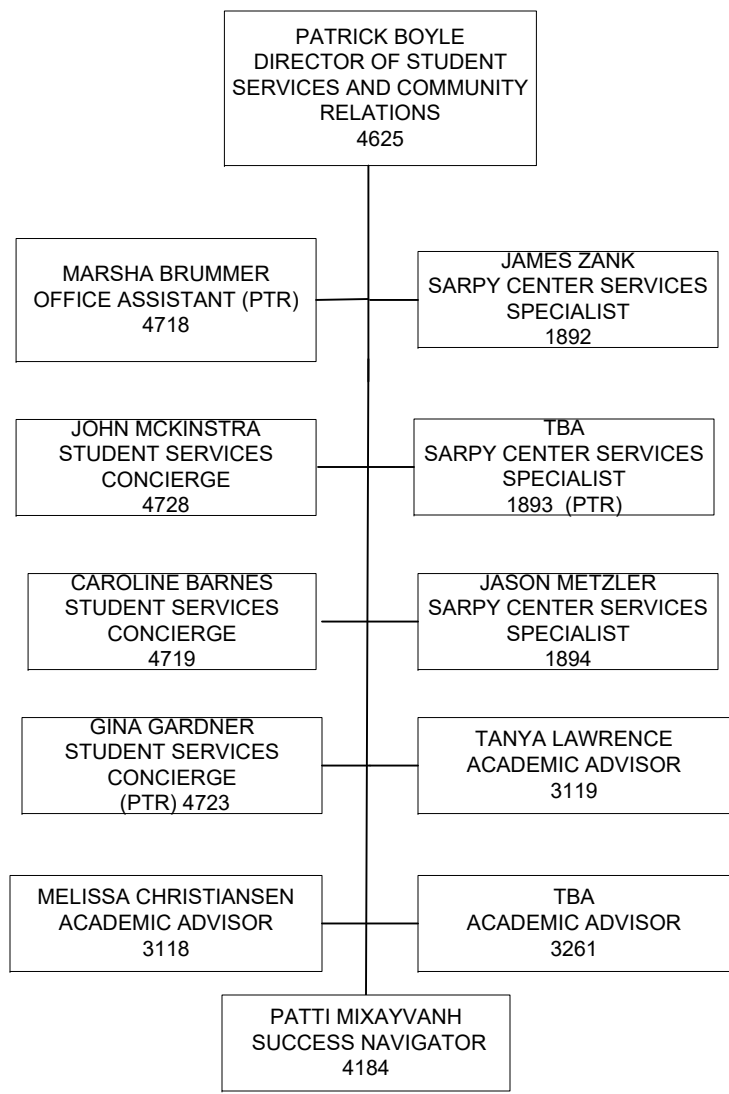

MATHEMATICS

AMY RECKER
EXECUTIVE DIRECTOR OF
THE MCC FOUNDATION
1735

SUE RAFTERY
INTERIM ASSOCIATE VICE PRESIDENT
FOR WORKFORCE AND IT
INNOVATION
4709