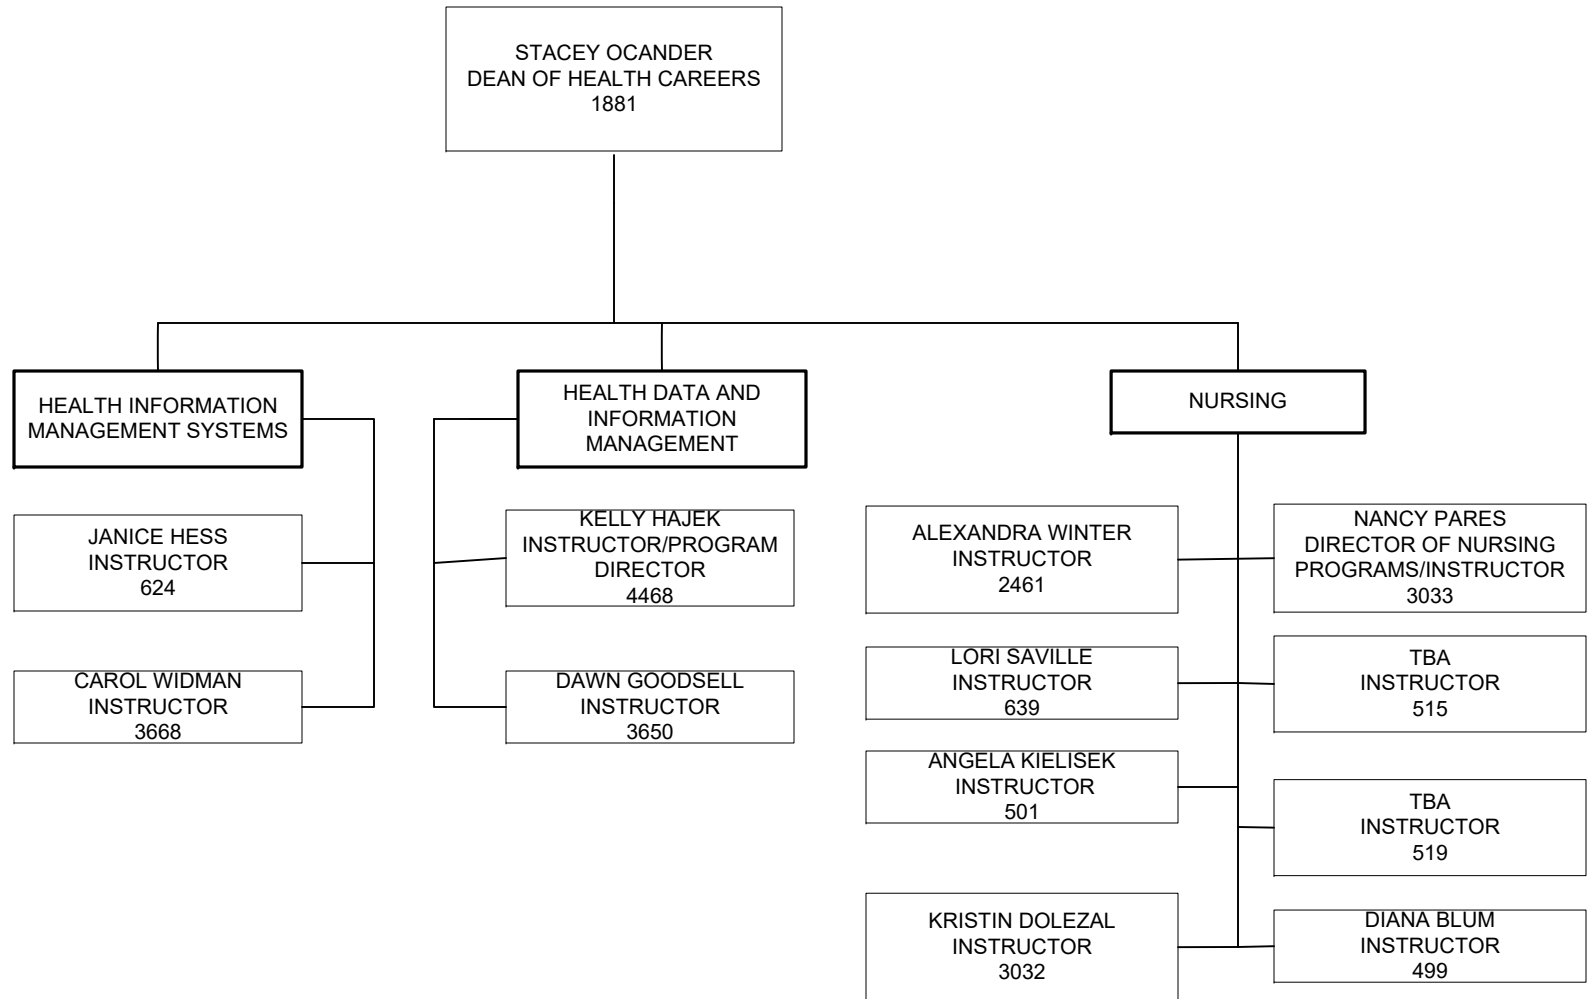

MATHEMATICS

AMY RECKER
EXECUTIVE DIRECTOR OF
THE MCC FOUNDATION
1735

SUE RAFTERY
INTERIM ASSOCIATE VICE PRESIDENT
FOR WORKFORCE AND IT
INNOVATION
4709