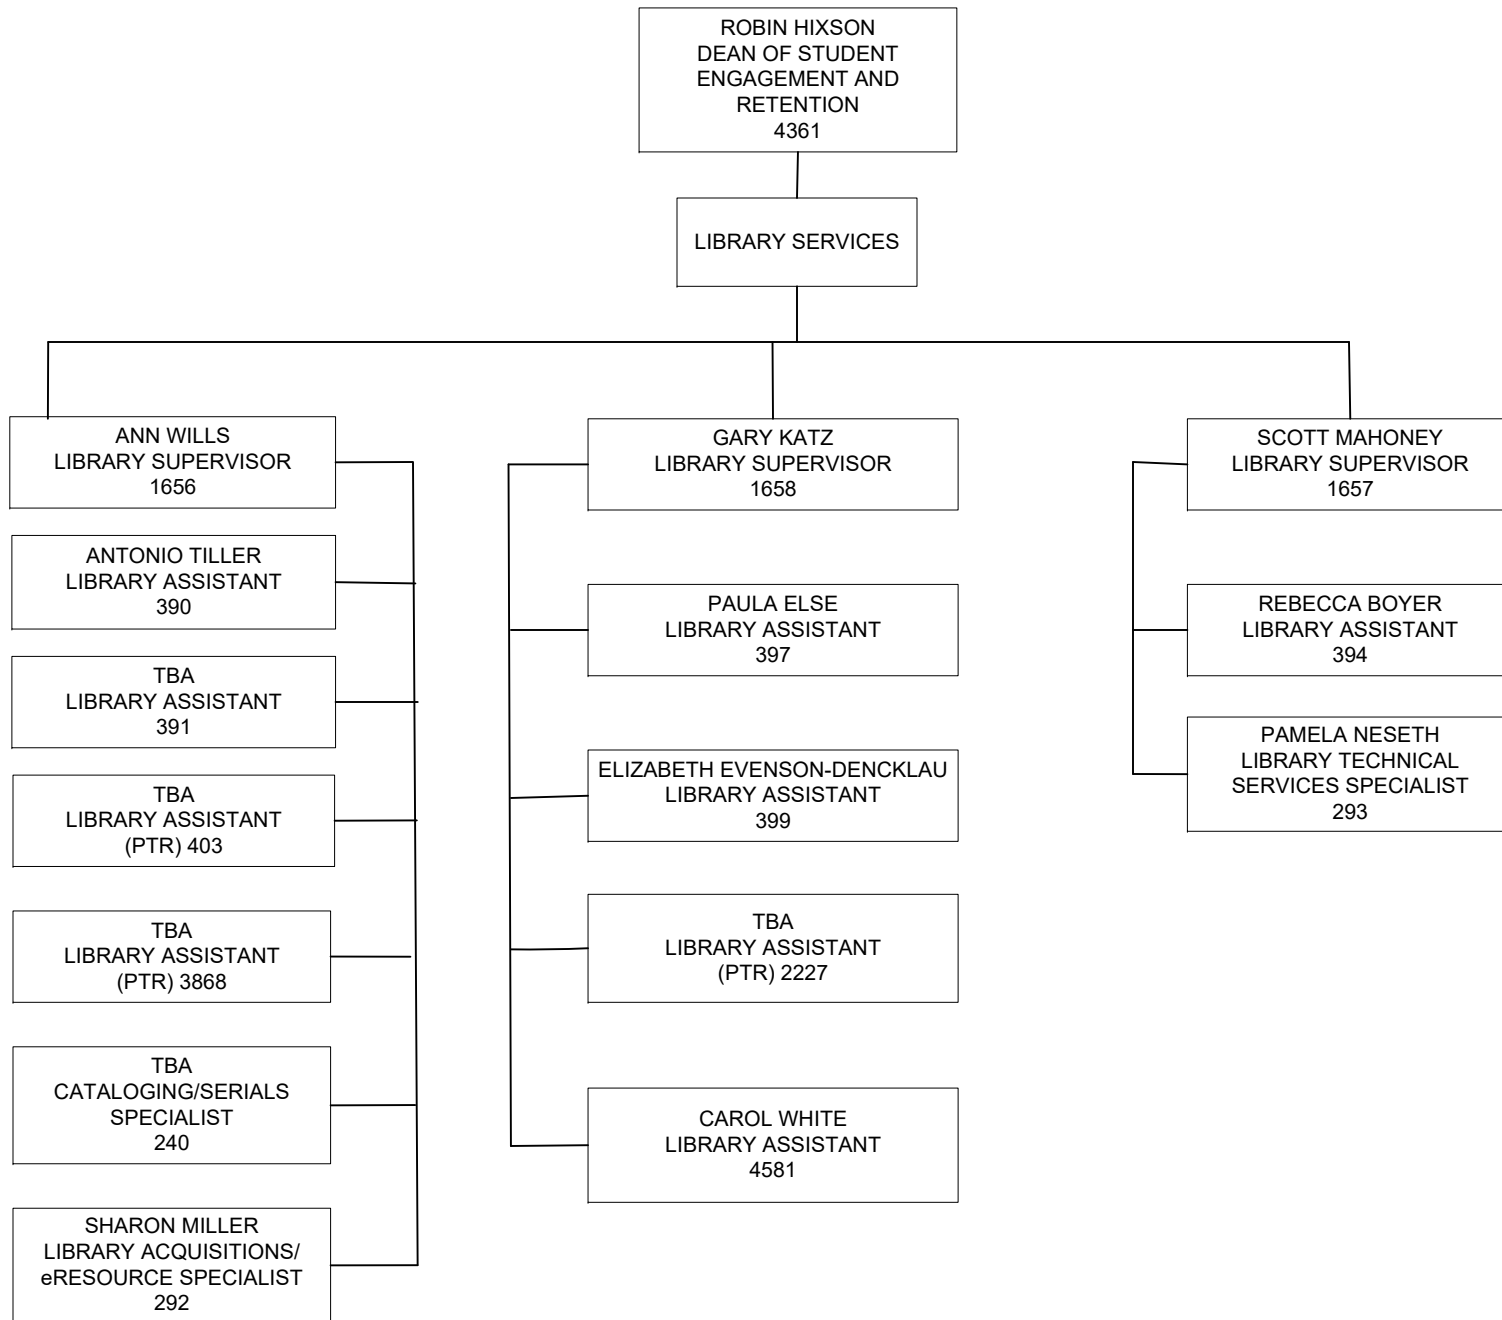

MATHEMATICS

AMY RECKER
EXECUTIVE DIRECTOR OF
THE MCC FOUNDATION
1735

SUE RAFTERY
INTERIM ASSOCIATE VICE PRESIDENT
FOR WORKFORCE AND IT
INNOVATION
4709