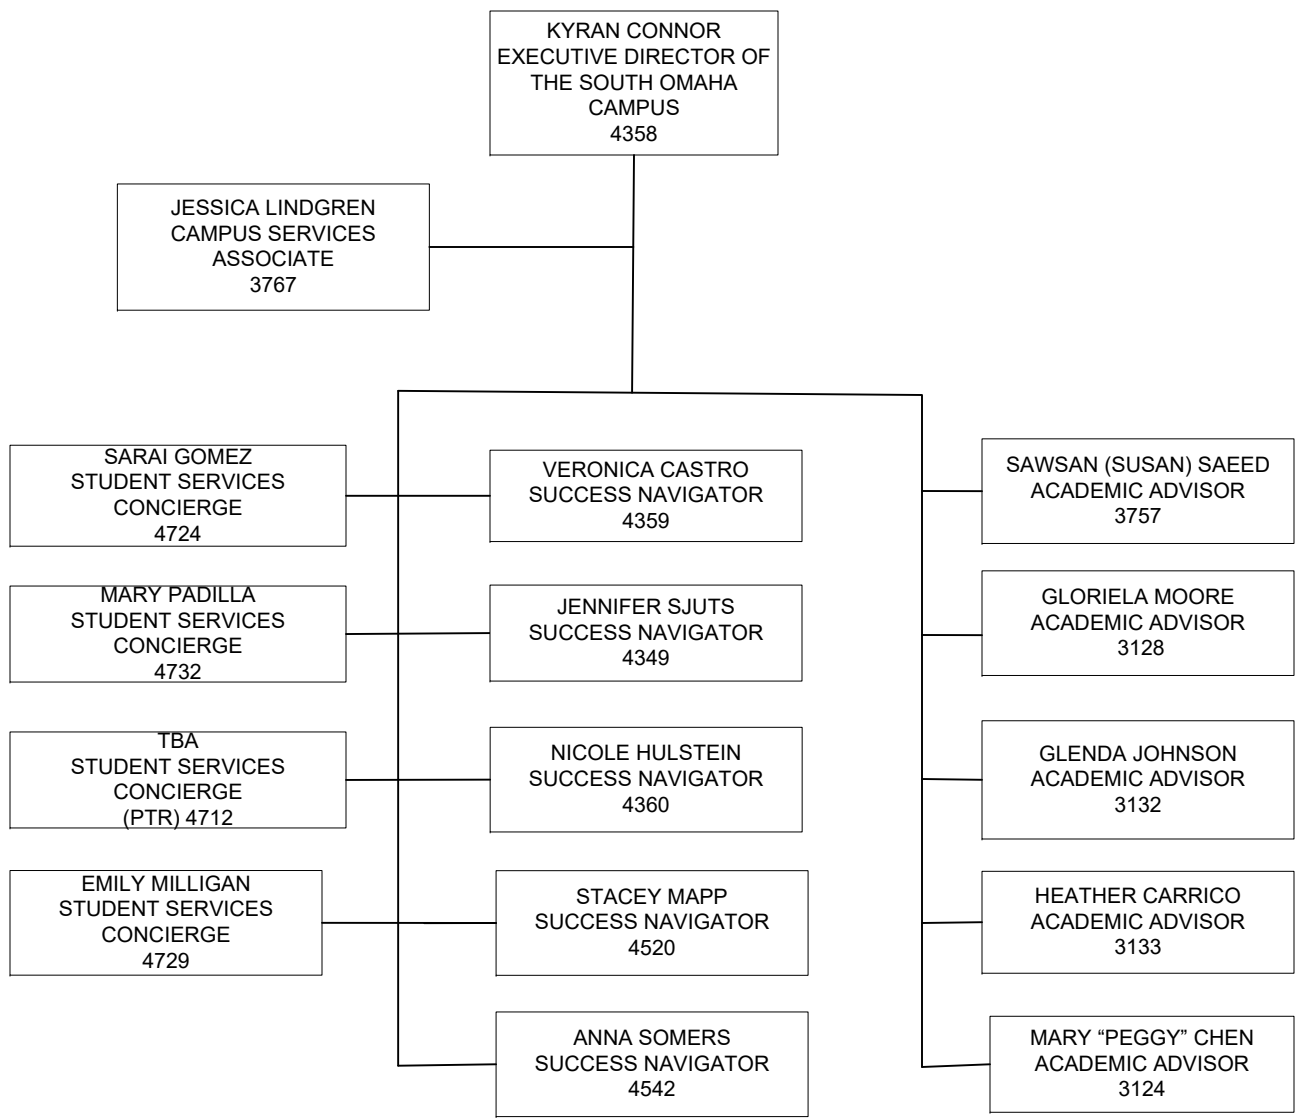

MATHEMATICS

AMY RECKER
EXECUTIVE DIRECTOR OF
THE MCC FOUNDATION
1735

SUE RAFTERY
INTERIM ASSOCIATE VICE PRESIDENT
FOR WORKFORCE AND IT
INNOVATION
4709