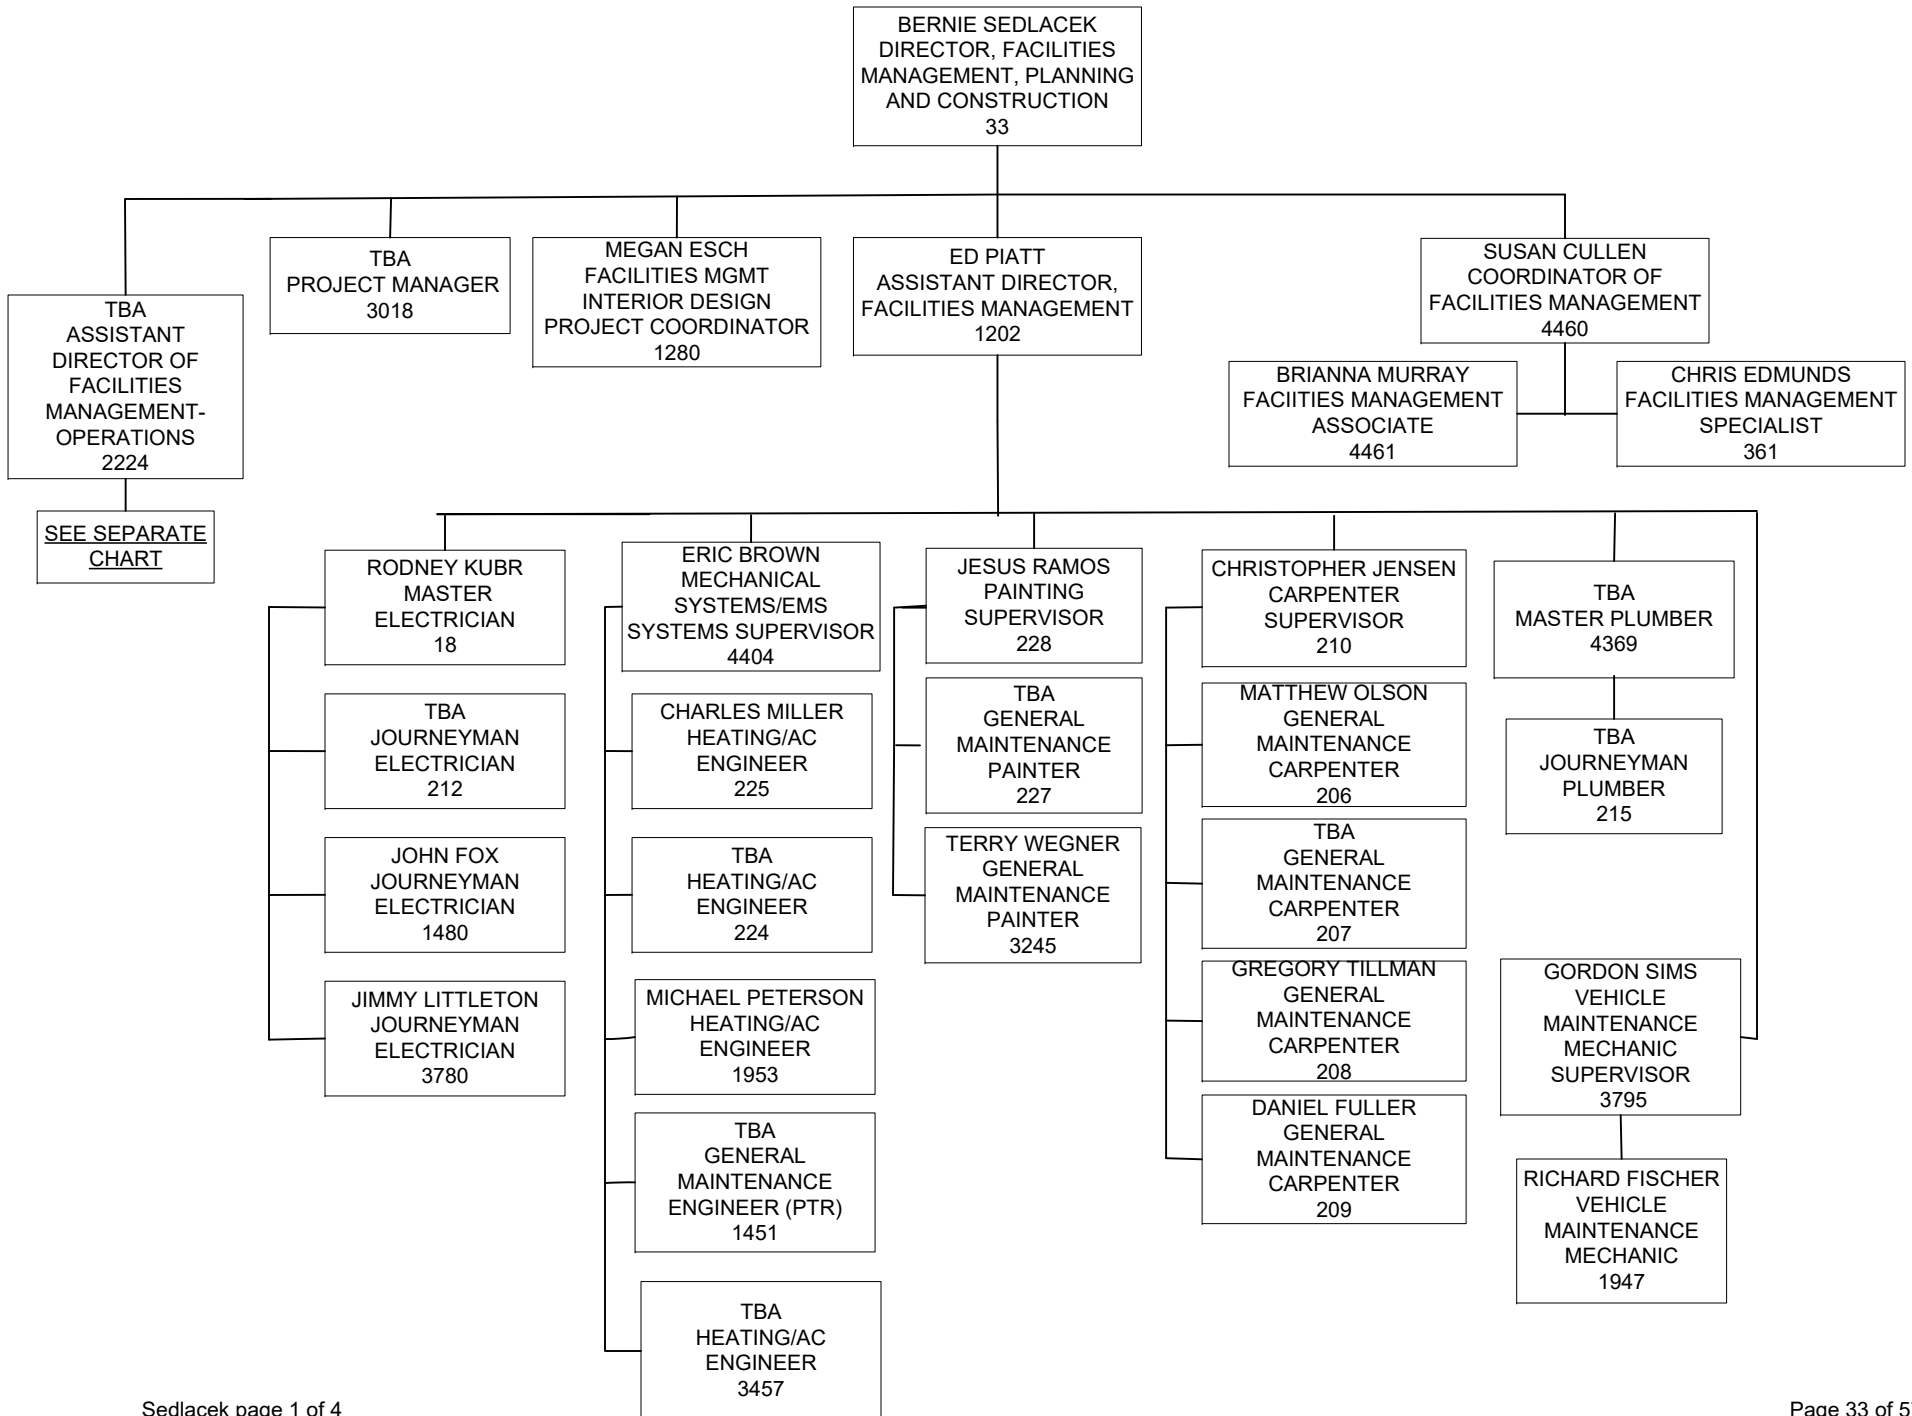

MATHEMATICS

AMY RECKER
EXECUTIVE DIRECTOR OF
THE MCC FOUNDATION
1735

SUE RAFTERY
INTERIM ASSOCIATE VICE PRESIDENT
FOR WORKFORCE AND IT
INNOVATION
4709