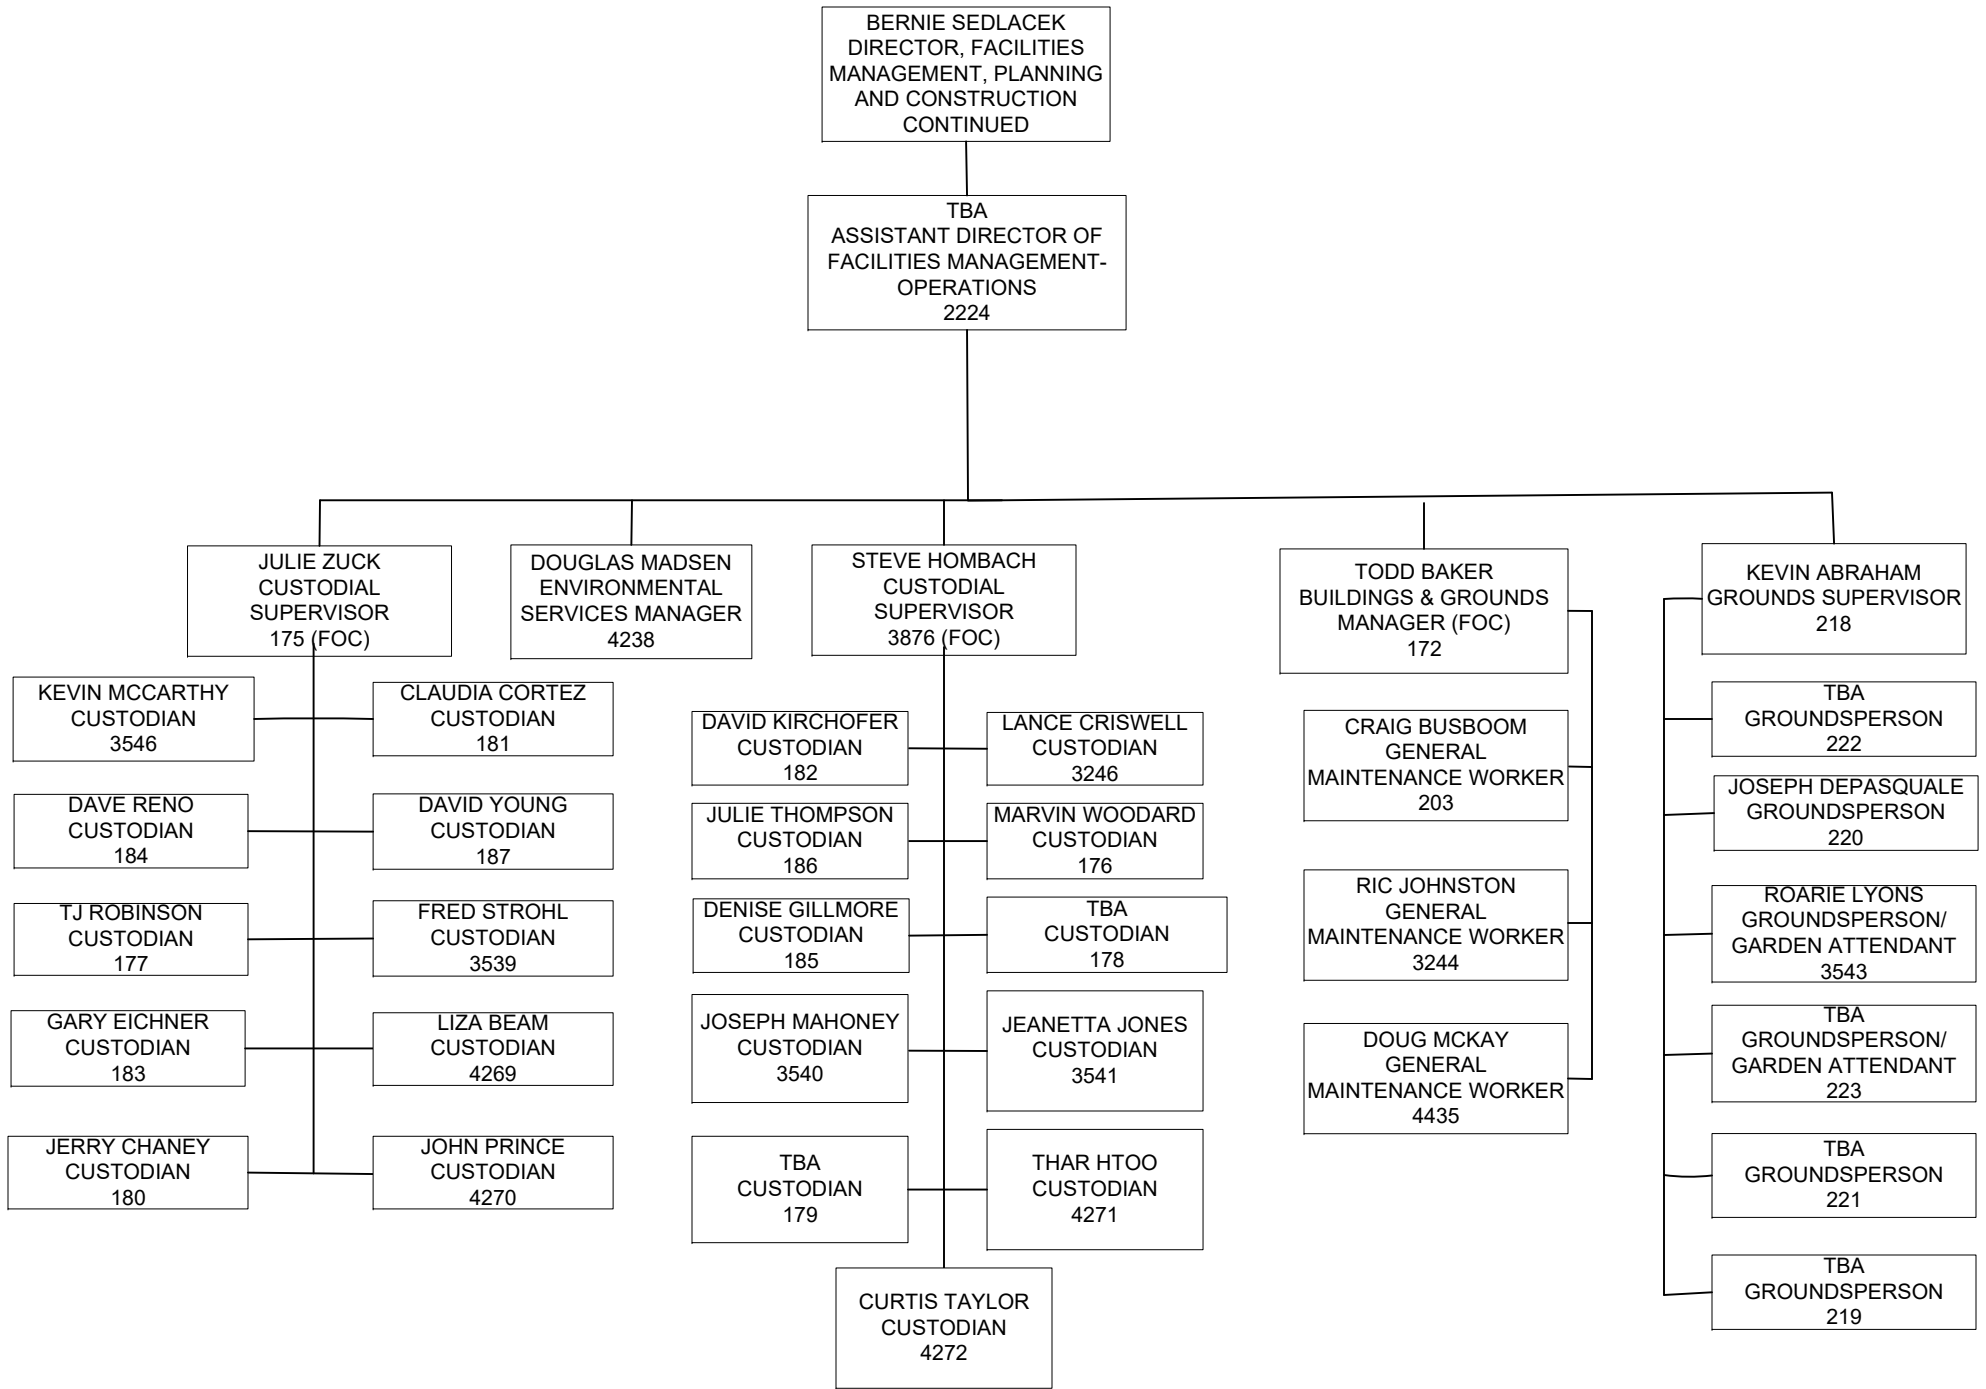

VIRGINIA SUSAN TRINKLE
DEAN OF HUMANITIES
AND THE ARTS
3001

ENGLISH

TBA
INSTRUCTOR
610

KRIS FULKERSON
INSTRUCTOR
614

ANDREA LANG
INSTRUCTOR
612

ERIN JOY
INSTRUCTOR
3027

STEVE LOVETT
INSTRUCTOR
3028

CHAD JORGENSEN
INSTRUCTOR
3489

SUSAN ELY
INSTRUCTOR
3513

AMANDA "DORA"
GERDING
INSTRUCTOR
3613

KIMBERLY ARMSTRONG
INSTRUCTOR
528

HELEN FOUNTAIN
INSTRUCTOR
529

JULES DESALVO
INSTRUCTOR
531

KATHERINE GUBBELS
INSTRUCTOR
2629

KYM SNELLING
INSTRUCTOR
568

MATHEMATICS

AMY RECKER
EXECUTIVE DIRECTOR OF
THE MCC FOUNDATION
1735

SUE RAFTERY
INTERIM ASSOCIATE VICE PRESIDENT
FOR WORKFORCE AND IT
INNOVATION
4709