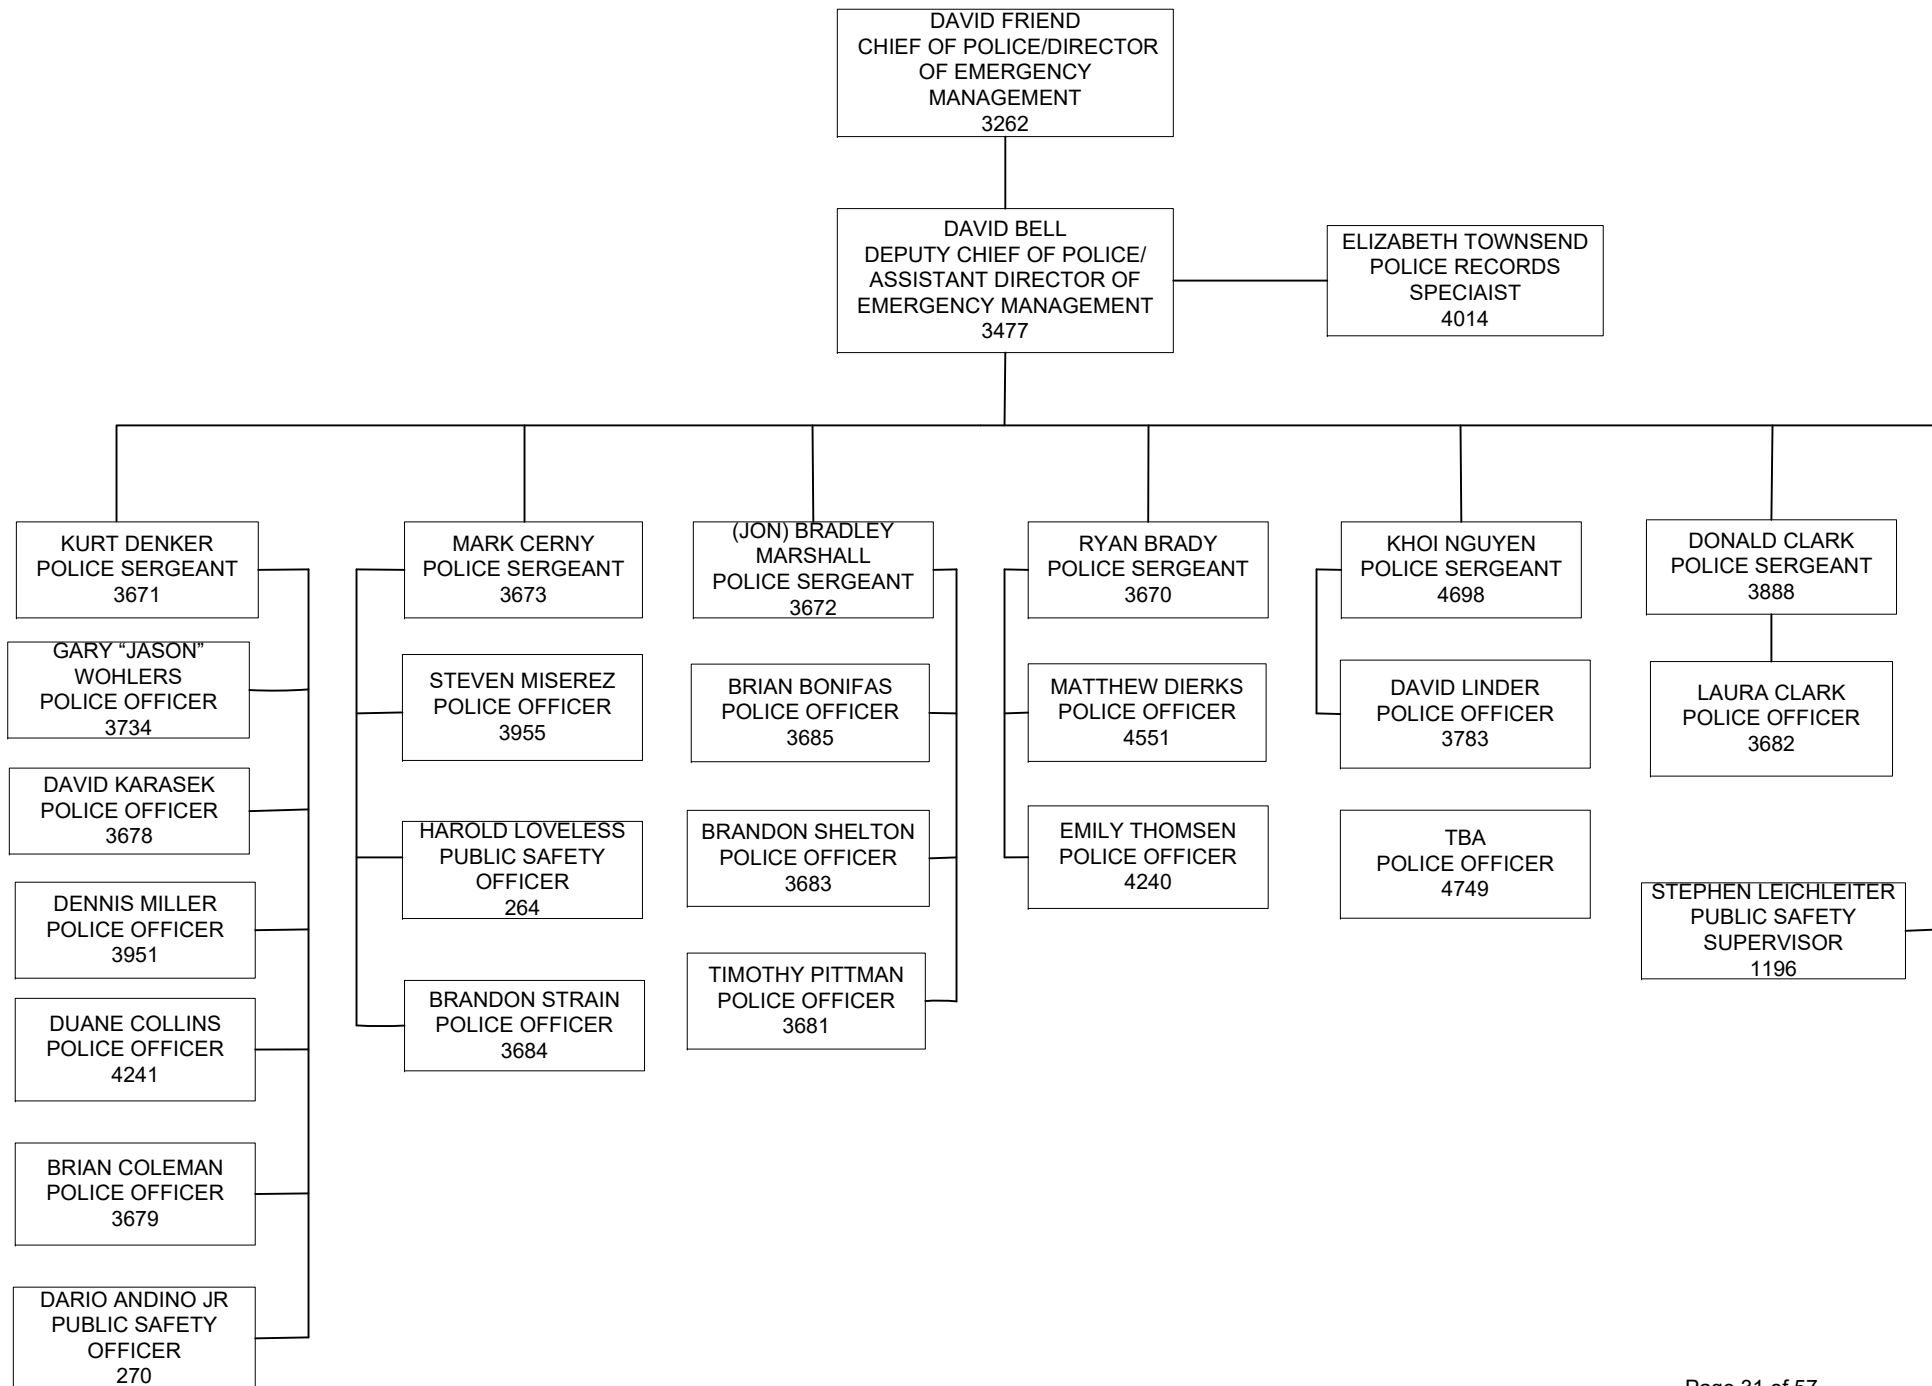

MATHEMATICS

AMY RECKER
EXECUTIVE DIRECTOR OF
THE MCC FOUNDATION
1735

SUE RAFTERY
INTERIM ASSOCIATE VICE PRESIDENT
FOR WORKFORCE AND IT
INNOVATION
4709