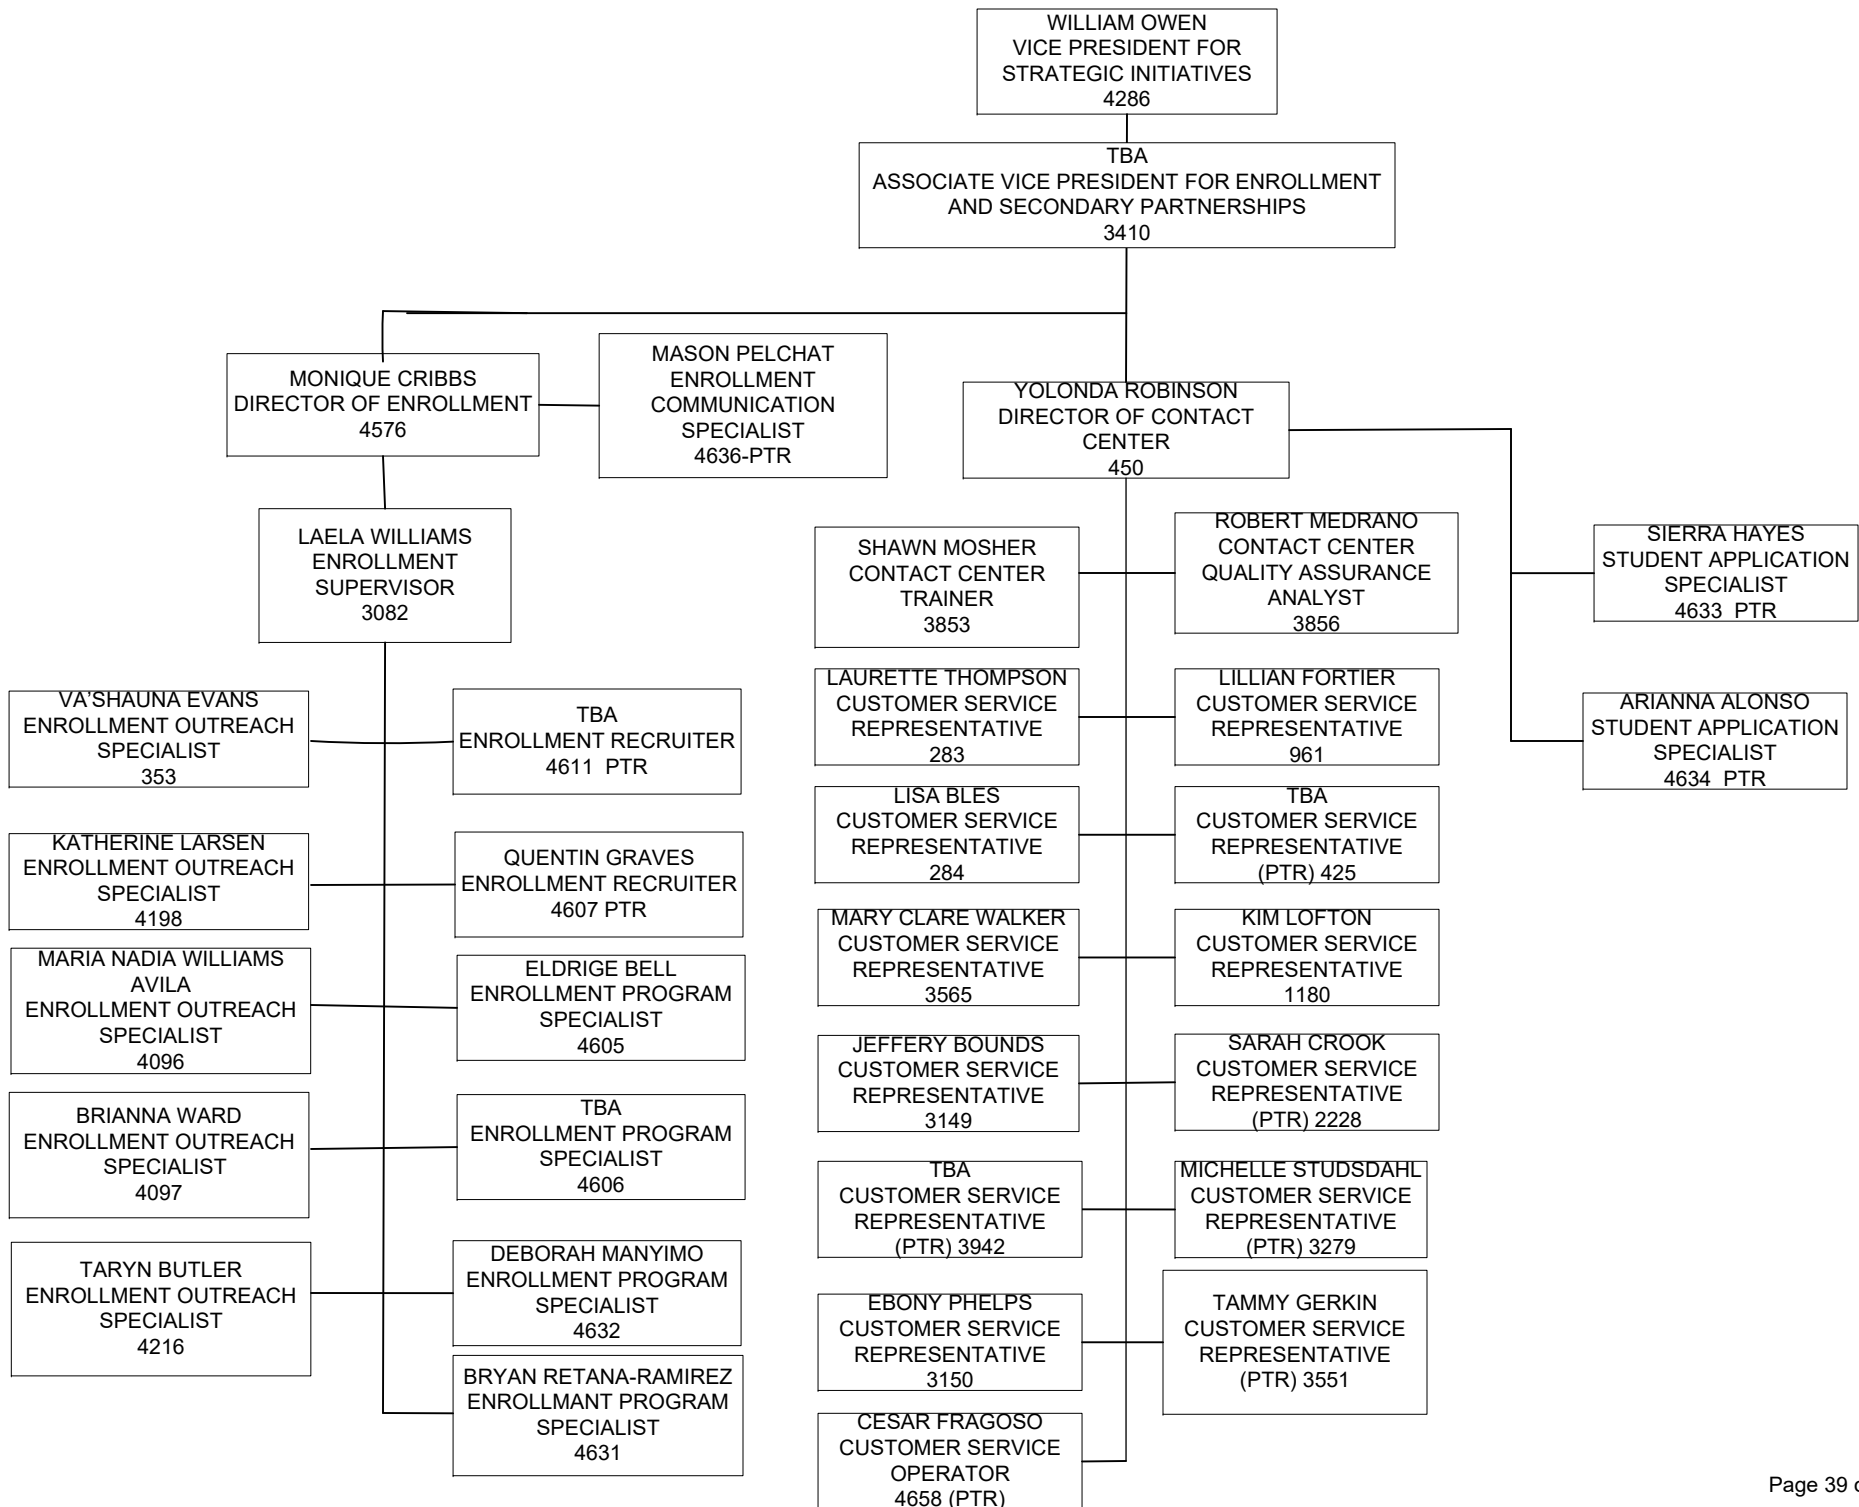

MATHEMATICS

AMY RECKER
EXECUTIVE DIRECTOR OF
THE MCC FOUNDATION
1735

SUE RAFTERY
INTERIM ASSOCIATE VICE PRESIDENT
FOR WORKFORCE AND IT
INNOVATION
4709