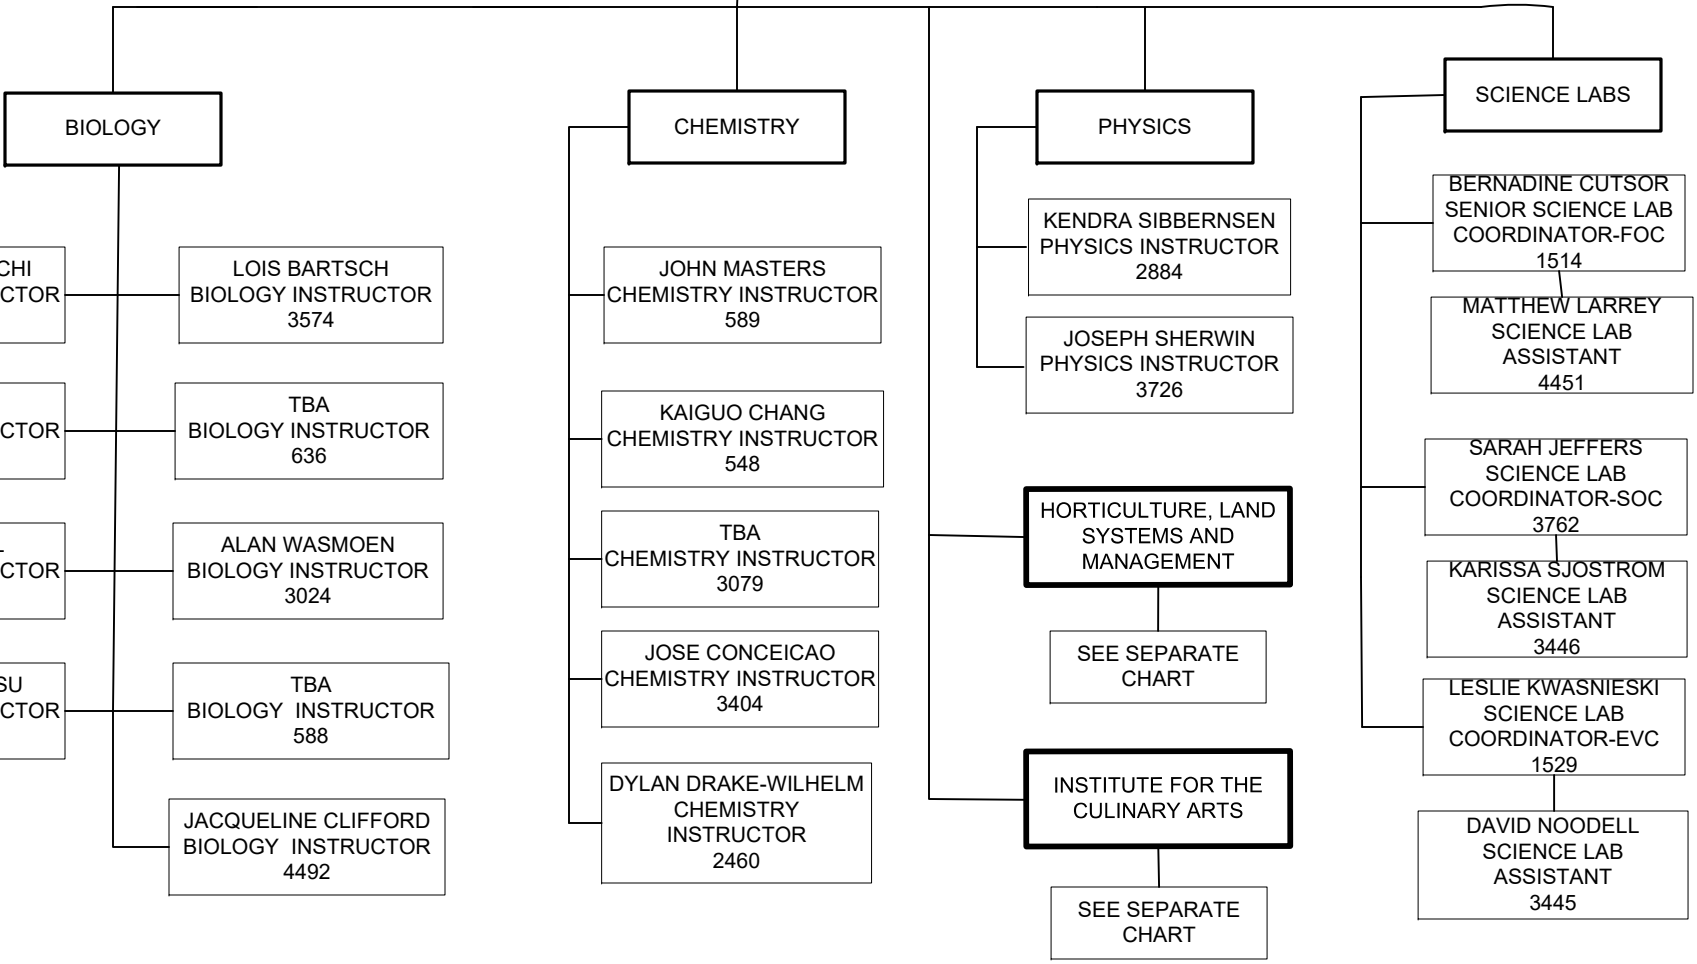

MICHAEL FLESCH
DEAN OF MATH AND
NATURAL SCIENCES
3078