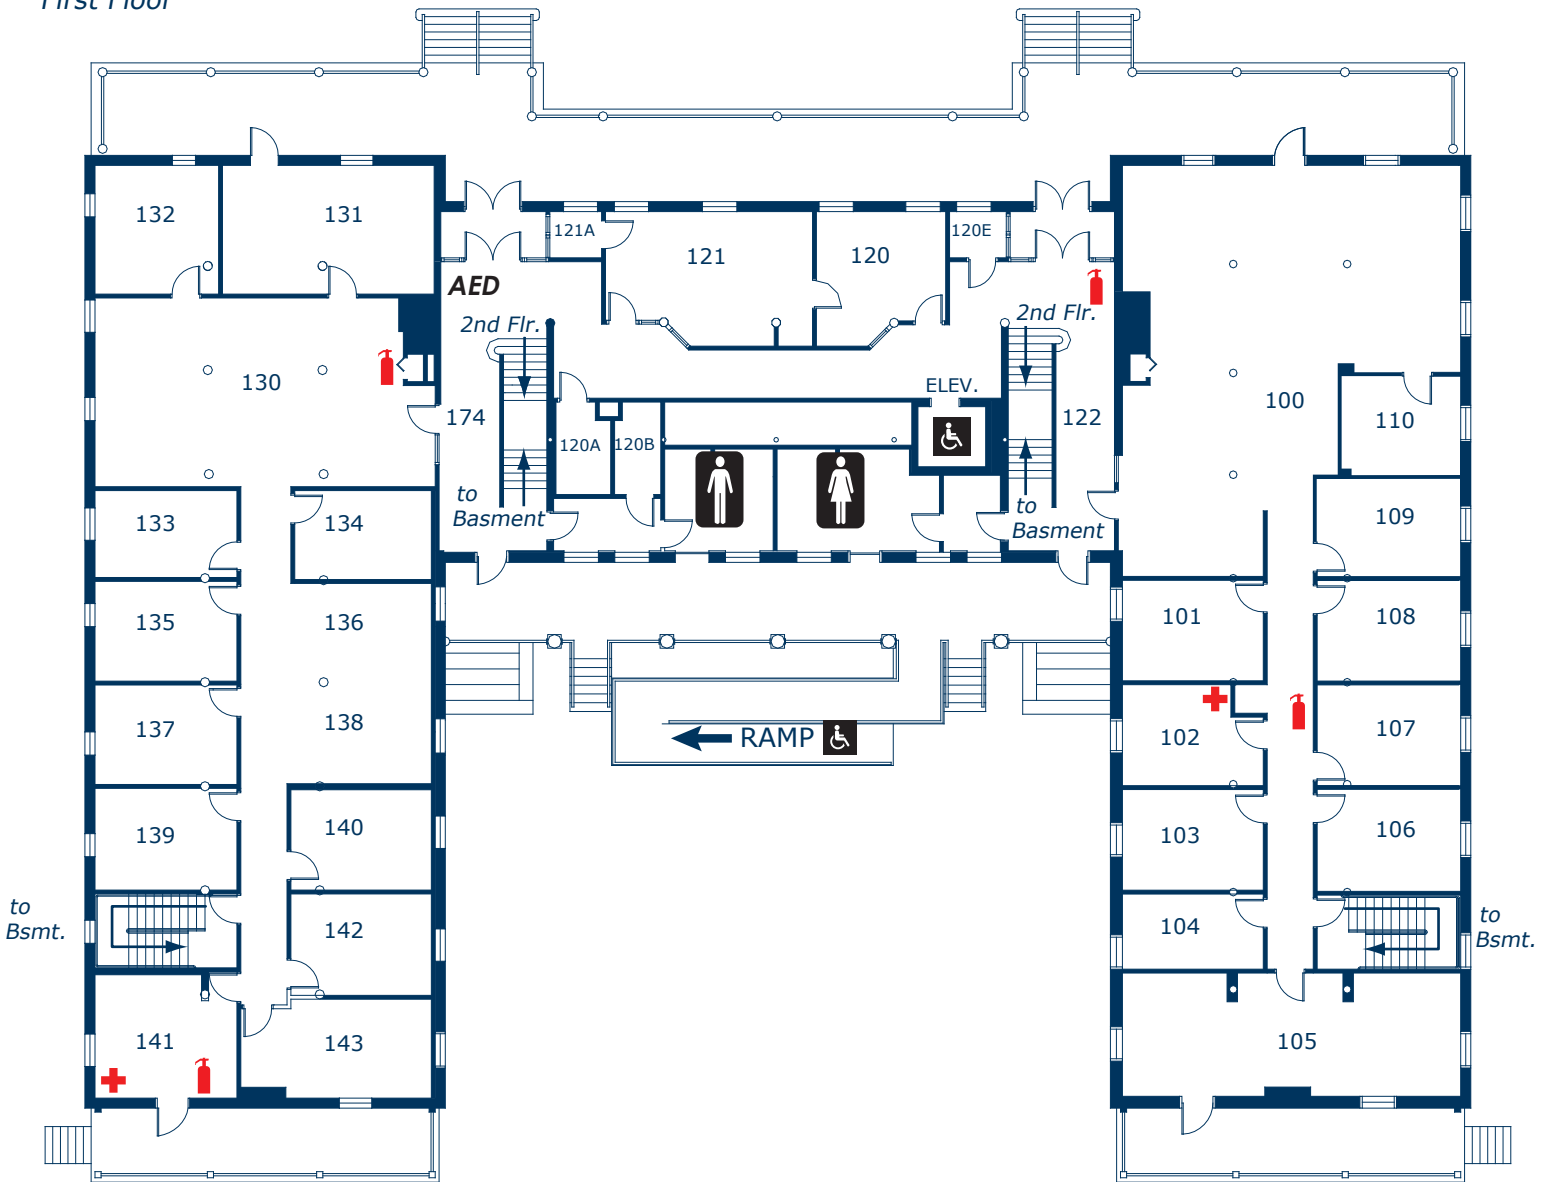

Emergency Exit

*Go to Basement
for Severe Weather Area

Fort Omaha Campus Building 30 First Floor

Last updated 10/5/2017