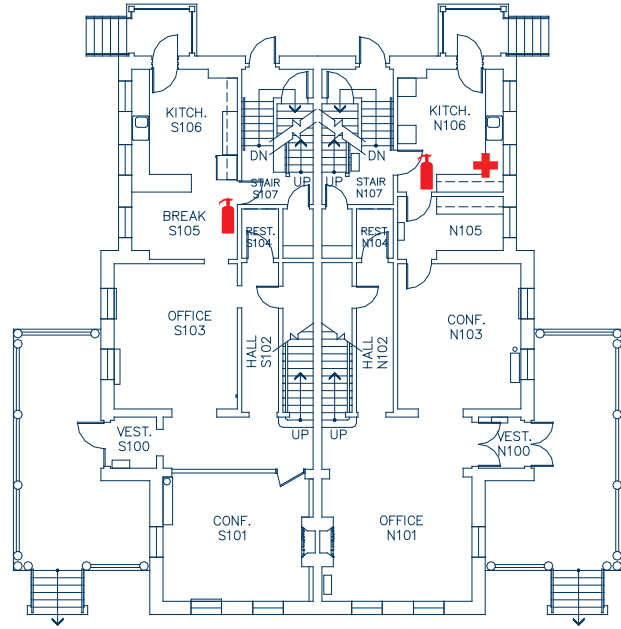

Legend

-  Fire Extinguisher
-  Severe Weather Area
-  First Aid Cabinet

**Fort Omaha Campus**  
**Building 14**

**Basement**

**First Floor**

**Second Floor**

**Third Floor**