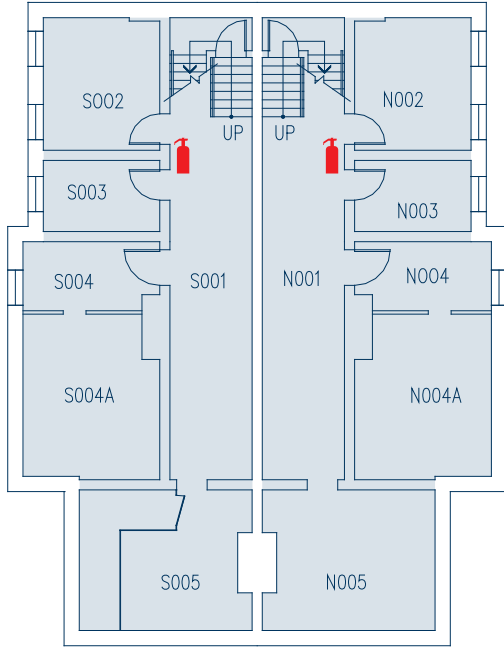

Legend

-  Fire Extinguisher
-  Severe Weather Area
-  First Aid Cabinet

**Fort Omaha Campus**  
**Building 14**

**Basement**

**First Floor**

**Second Floor**

**Third Floor**