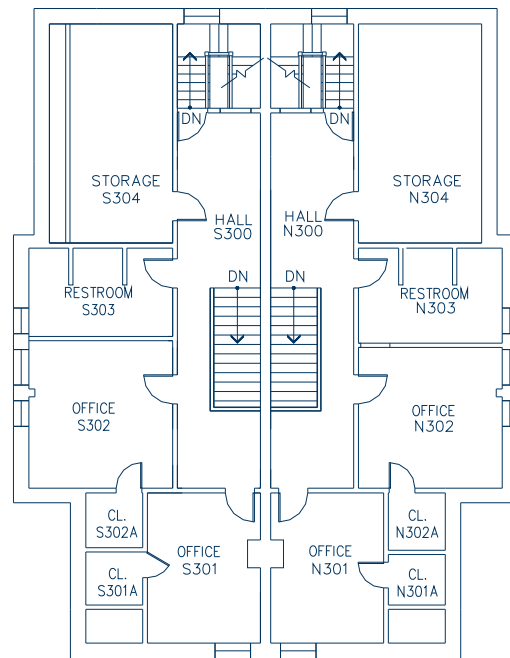

Legend

-  Fire Extinguisher
-  Severe Weather Area
-  First Aid Cabinet

**Fort Omaha Campus**  
**Building 14**

**Basement**

**First Floor**

**Second Floor**

**Third Floor**