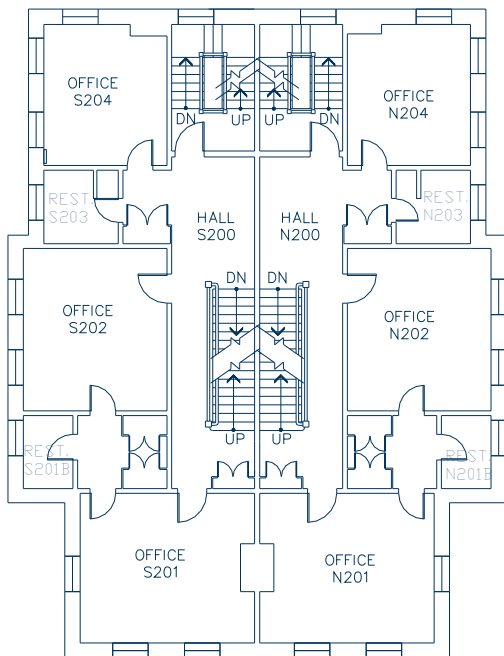

Legend

-  Fire Extinguisher
-  Severe Weather Area
-  First Aid Cabinet

**Fort Omaha Campus**  
**Building 14**

**Basement**

**First Floor**

**Second Floor**

**Third Floor**