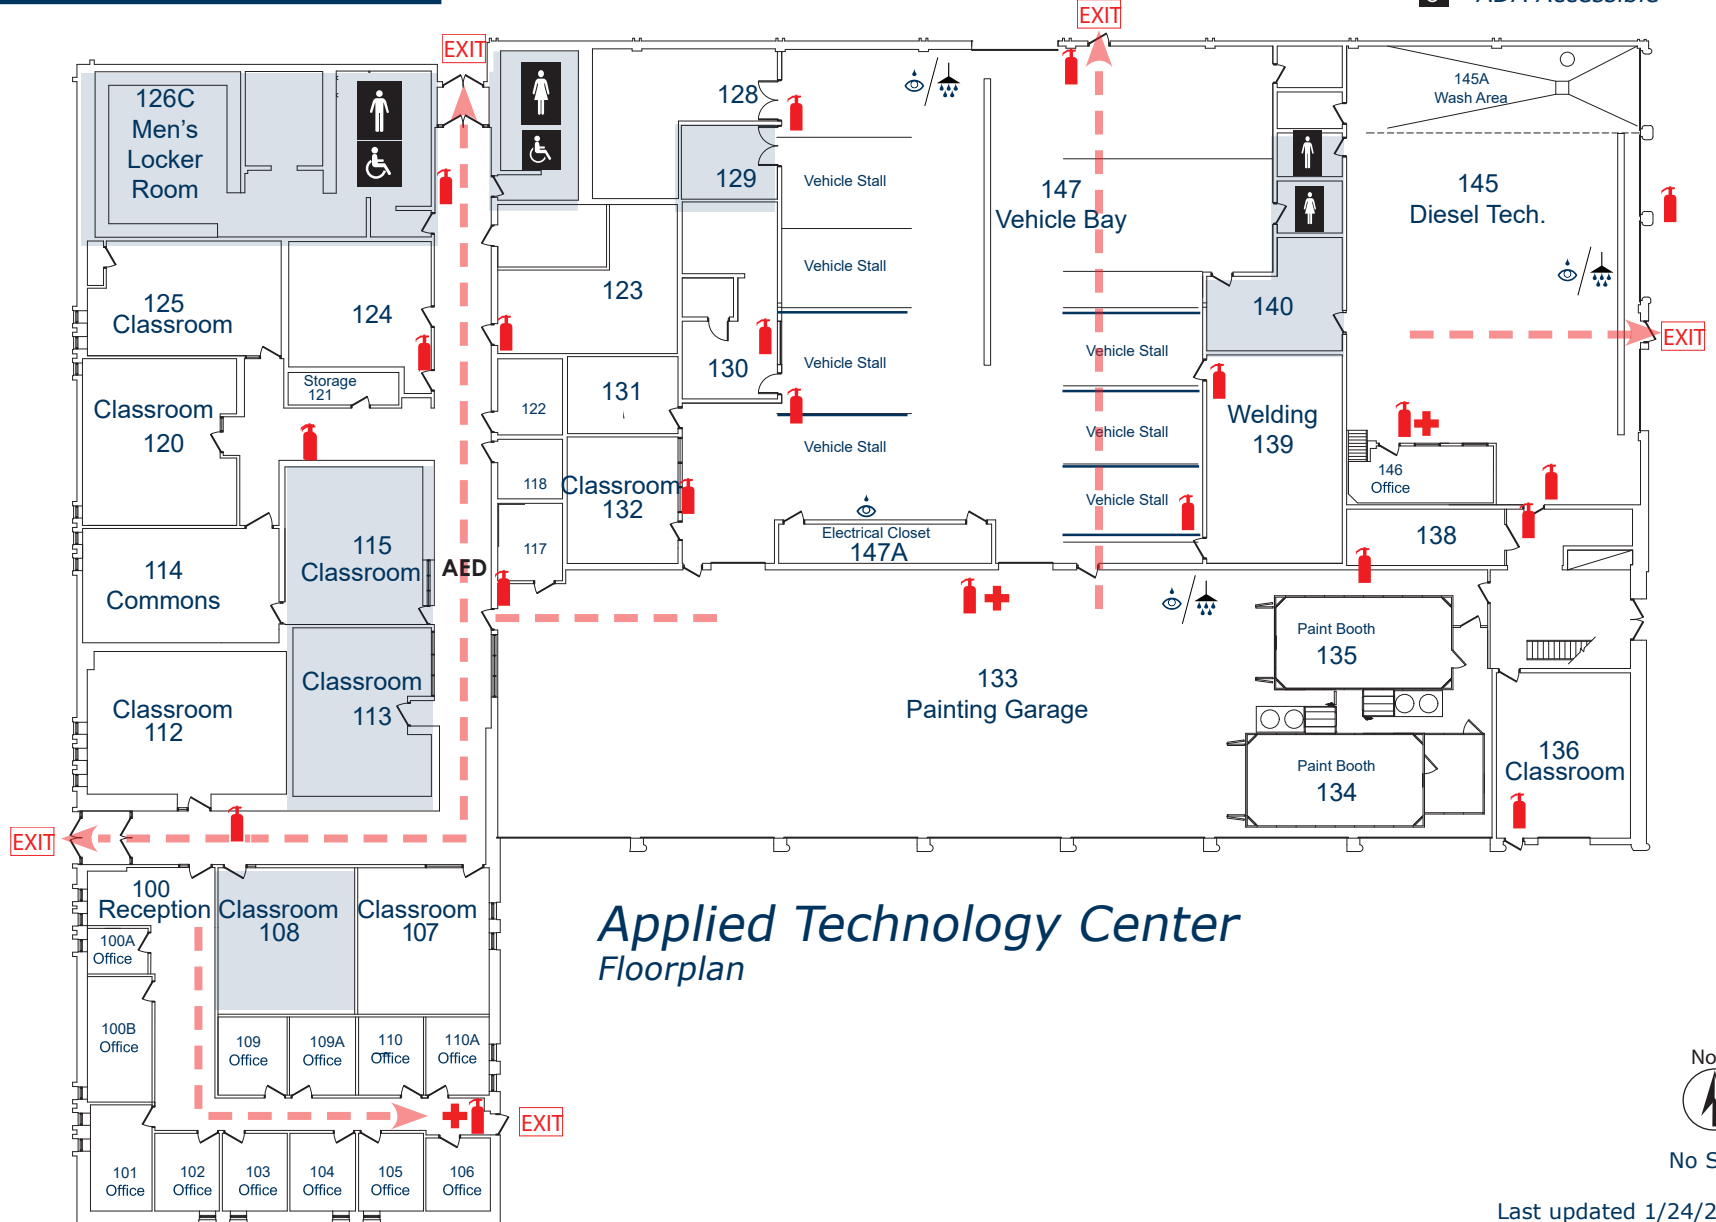

METROPOLITAN Community College

10407 State Street Omaha, NE 68122 www.mccneb.edu
Information: 531-622-2400
MCC Police: 531-622-2222

Legend

- Severe Weather Area
- + First Aid Cabinet
- AED Automated External Defibrillator/Bleeding Control Kit
- Evacuation Route
- EXIT Emergency Exit
- Eyewash / Shower Station
- Portable Eyewash
- 🔥 Fire Extinguisher
- Restrooms
- ADA Accessible

Applied Technology Center Floorplan

No Scale

Last updated 1/24/2020